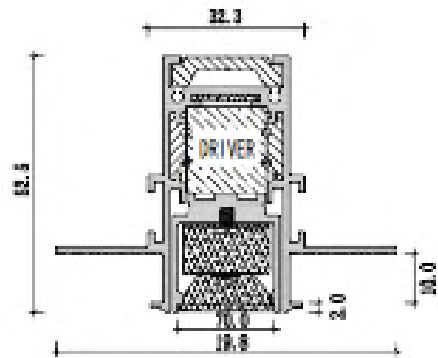

# MAGNETIC TRACK LIGHT SYSTEM

---

A new generation of lighting

[www.elegant-lighting.org](http://www.elegant-lighting.org)

Surface mounted or pendant magnetic track

Built-in magnetic track

Surface mounted or  
pendant magnetic track

Built-in magnetic track

Suspension kit

I Connector  
120 mm

L Adapter  
95x95 mm

Built-in Driver

100W - 48V  
Input voltage 180-265V  
Output voltage 48V DC  
Output current 2.1A

200W - 48V  
Input voltage 180-265V  
Output voltage 48V DC  
Output current 4A