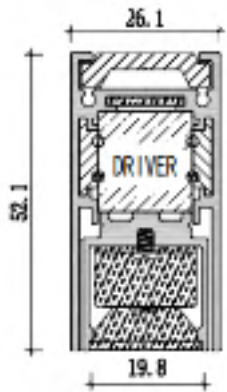

# MAGNETIC TRACK LIGHT SYSTEM

---

A new generation of lighting

[www.elegant-lighting.org](http://www.elegant-lighting.org)

Surface mounted or pendant magnetic track

Built-in magnetic track

Surface mounted or  
pendant magnetic track

Built-in magnetic track

Suspension kit

I Connector  
120 mm

L Adapter  
95x95 mm

Built-in Driver

100W - 48V  
Input voltage 180-265V  
Output voltage 48V DC  
Output current 2.1A

200W - 48V  
Input voltage 180-265V  
Output voltage 48V DC  
Output current 4A