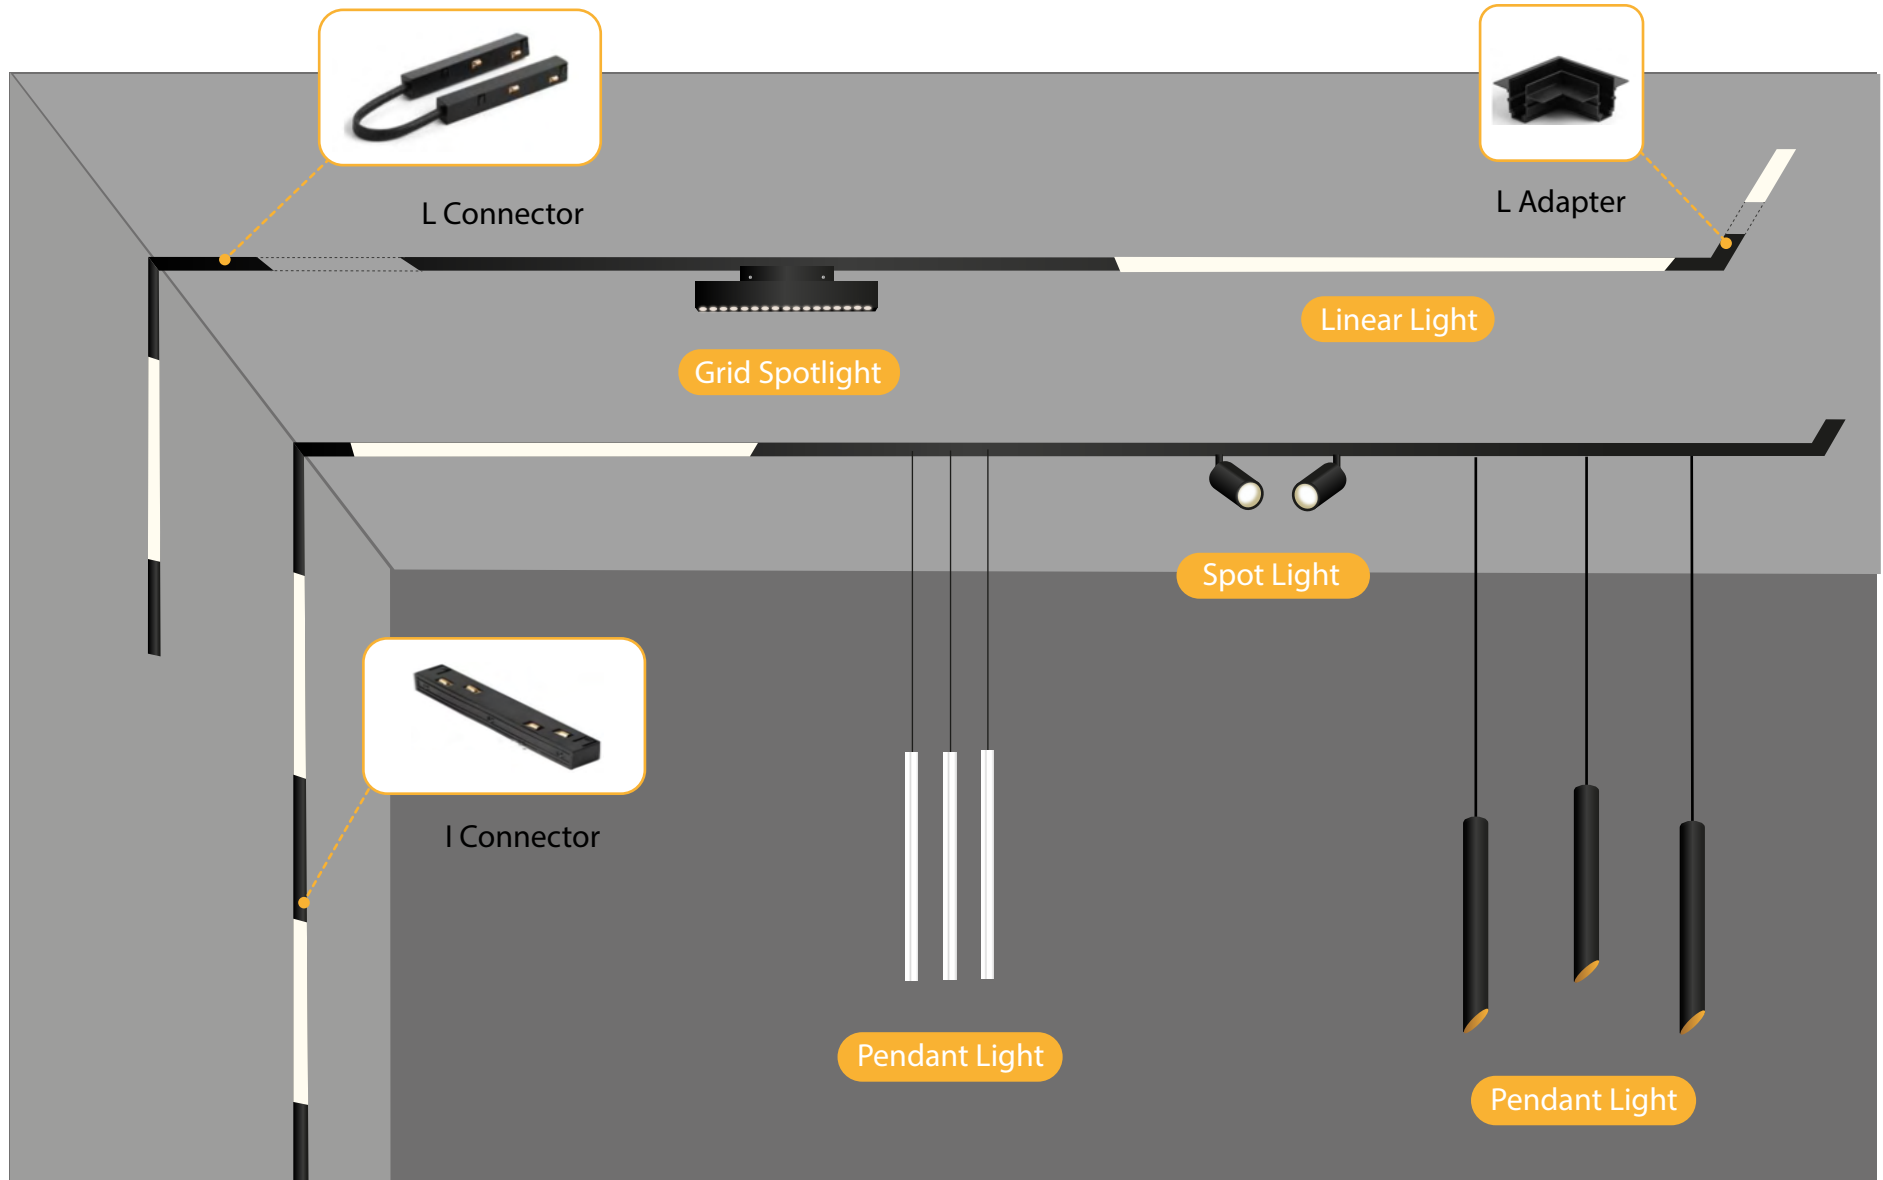

# MAGNETIC TRACK LIGHT SYSTEM

---

A new generation of lighting

[www.elegant-lighting.org](http://www.elegant-lighting.org)

Surface mounted or pendant magnetic track

Built-in magnetic track

Surface mounted or  
pendant magnetic track

Built-in magnetic track

Suspension kit

I Connector  
120 mm

L Adapter  
95x95 mm

Built-in Driver

100W - 48V  
Input voltage 180-265V  
Output voltage 48V DC  
Output current 2.1A

200W - 48V  
Input voltage 180-265V  
Output voltage 48V DC  
Output current 4A