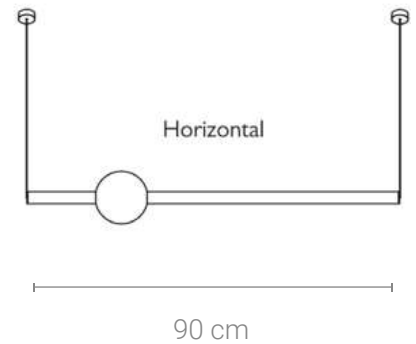

⬆️ Height adjustable YES

📏 Cord length: Max to 150 cm

Materials:

Shade: Glass

Body: Steel

Base: Steel

Certificates:

Product family: