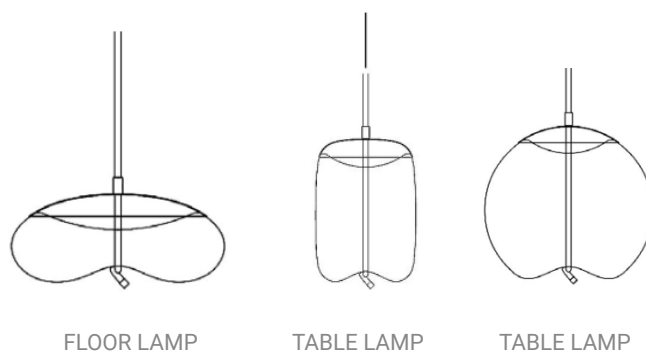

Materials:

- Shade: Glass
- Base: Steel
- Body: Steel

Certificates:

Product family:

Electrical Characteristics:

- 💡 LED SMD 2835
- ⚡ 100-240V 50/60 H
- ⚙️ Power: 24W 4000K
- 🔌 Switch of home switcher
- 📏 Height adjustable YES
- 🌀 Cord length: max to 150 cm

F

BLACK

WOOD

Electrical Characteristics:

- 💡 LED SMD 2835
- ⚡ 100-240V 50/60 H
- ⚙️ Power: 12W 3000K
- 🔘 Switch of home switcher
- 📏 Height adjustable YES
- 🌀 Cord length: 150 cm

Materials:

- Shade: Glass
- Head: Aluminium
- Base: Steel

Certificates:

Product family:

**Electrical
Characteristics:**

- 💡 LED SMD 2835
- ⚡ 100-240V 50/60 H
- ⚙️ Power: 12W 3000K
- 🔘 Switch of home switcher
- 📏 Height adjustable YES
- 🌀 Cord length: 150 cm

Materials:

- Shade: Glass
- Head: Aluminium
- Base: Steel

Certificates:

Product family:

Electrical Characteristics:

- 💡 LED SMD 2835
- ⚡ 100-240V 50/60 H
- ⚙️ Power: 12W 3000K
- 🔌 Switch of home switcher
- 📏 Height adjustable YES
- 🌀 Cord length: 150 cm