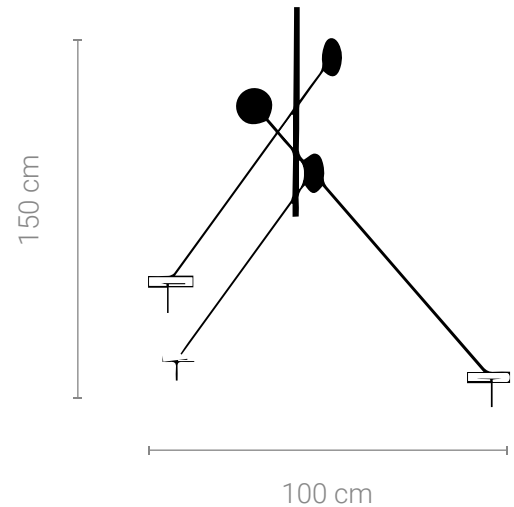

Certificates: