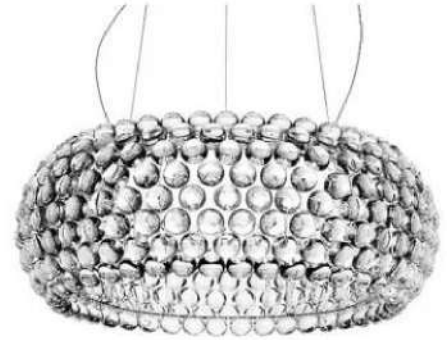

Electrical Characteristics:

- 💡 1 x R7S LED BULB
- ⚡ 100-240V 50/60 Hz
- 🔘 Switch of home switcher
- 📏 Height adjustable
- 🌀 Cord length: max to 150 cm

Materials:

Shade: Crystal Glass

Base: Steel

Certificates:

TRANSPARENT