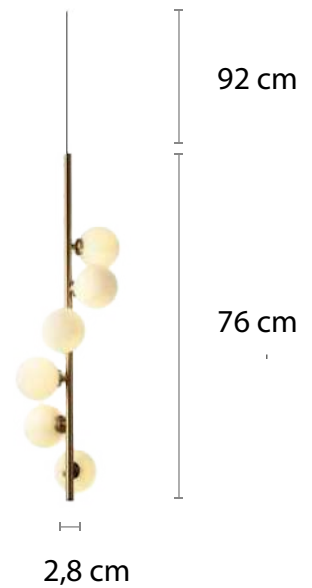

⬆️ Height adjustable YES

📏 Cord length: Max to 150 cm

Materials:

Shade: Glass

Body: Steel

Base: Steel

Certificates:

Product family:

GOLD/BLACK

**Electrical
Characteristics:**

- 💡 LED SMD 2835
- ⚡ 100-240V 50/60 H
- ⚙️ Power: 24W 4000K
- 🔌 Switch of home switcher
- 📏 Height adjustable YES
- 🌀 Cord length: Max to 150 cm

Materials:

Shade: Glass

- 💡 6x G9 LED BULBS
- ⚡ 100-240V 50/60 H
- 🔌 Switch of home switcher
- 📏 Height adjustable YES
- 🌀 Cord length: 150 cm

Materials:

Shade : Glass

Body : Stainless steel

Certificates:

GOLD

Electrical Characteristics: