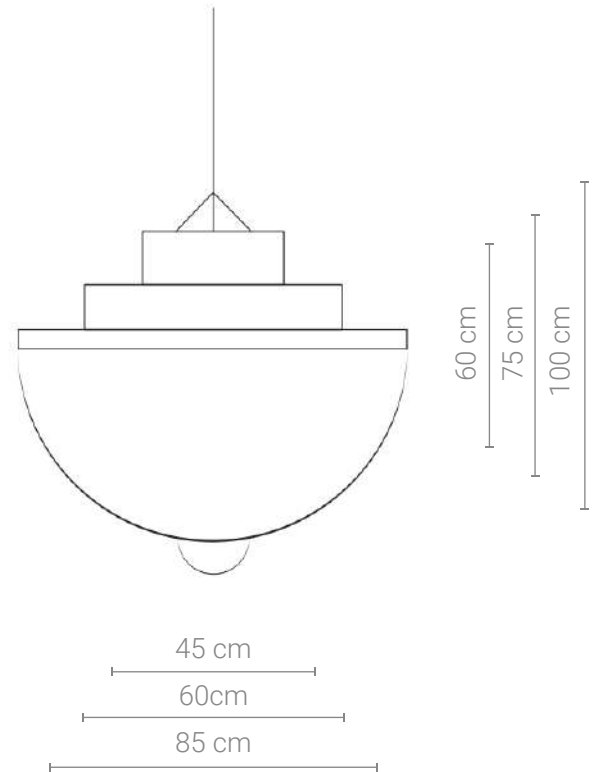

- 💡 3xLED BULB E27
- ⚡ Voltage: AC220-240V
- ⬇️ Height adjustable YES
- 🎯 Cord length: max to 150 cm

Materials:

Shade: Acrylic

Base: Stainless steel

Certificates:

BLACK

WHITE

GOLD

CHROME

ROSE GOLD

**Electrical
Characteristics:**

- 💡 LED SMD 2835
- ⚡ 100-240V 50/60 H
- ⚙️ Power: 45 cm Ø 20W 3000K
60 cm Ø 25W 3000K
85 cm Ø 30W 3000K
- 🔌 Switch of home switcher
- 📏 Height adjustable YES
- 🌀 Cord length: 150 cm

Materials:

Shade: steel
Base: steel

Certificates:

Electrical Characteristics:

- 💡 LED SMD 2835
- ⚡ 100-240V 50/60 H
- ⚙️ Power: 8W 4000K
- 🔘 Switch of home switcher
- 📏 Higher adjustable YES
- 🌀 Cord length: 150 cm

TABLE LAMP

WALL LAMP

Electrical Characteristics:

- 💡 LED SMD 2835
- ⚡ 100-240V 50/60 H
- ⚙️ Power: 24W 4000K
- 🔘 Switch of home switcher
- 📏 Height adjustable YES
- 🌀 Cord length: 150 cm

Materials:

- Shade: steel
- Base: steel