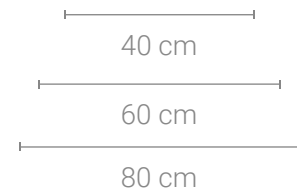

Materials:

- Shade: Glass & Aluminum
- Base: Stainless steel
- Body: Stainless steel

Certificates:

Product family:

Electrical Characteristics:

- 💡 LED SMD 2835
- ⚡ 100-240V 50/60 H
- ⚙️ Power: 24W 3000, 4000, 6000K
- 🔌 Switch of home switcher
- 📏 Height adjustable YES
- 📏 Cord length: 150 cm
- 📱 Remote control; Dimmable

- 💡 LED SMD 2835
- ⚡ 100-240V 50/60 H
- ⚙️ Power: 24W 3000, 4000, 6000K
- 🔌 Switch of home switcher
- 📏 Height adjustable YES
- 🌀 Cord length: 150 cm
- 📱 Remote control; Dimmable

Materials:

Body: Steel/Acrylic