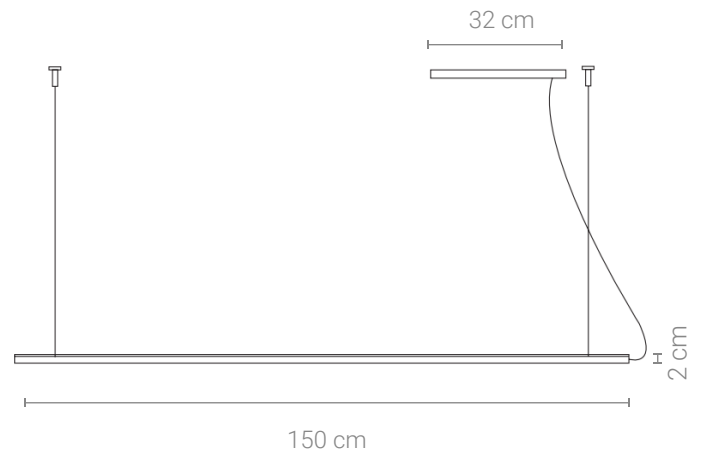

⬆️ Height adjustable YES

📏 Cord length: Max to 150 cm

Materials:

Shade: Glass

Body: Steel

Base: Steel

Certificates:

Product family:

S91-A

S91-B

S91-D

Electrical Characteristics:

- 💡 LED SMD 2835
- ⚡ 100-240V 50/60 H
- ⚙️ Power: 6W 3000K
- 🔌 Switch of home switcher
- 📏 Height adjustable YES
- 🌀 Cord length: Max to 150 cm

Materials:

- Shade: Glass
- Body: Steel
- Base: Steel

Certificates:

Product family:

S91-A

S91-B

S91-C

Electrical Characteristics:

- 💡 LED SMD 2835
- ⚡ 100-240V 50/60 H
- ⚙️ Power: 24W 3000K
- 🔌 Switch of home switcher
- 📏 Height adjustable YES
- 🌀 Cord length: Max to 150 cm