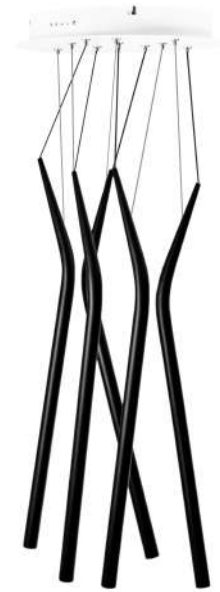

Electrical Characteristics:

- 💡 LED SMD 2835
- ⚡ 100-240V 50/60 H
- ⚙️ Power: 25W 3000K
- 🕸️ Switch of home switcher
- ⬆️ Height adjustable ☐ YES
- 🌀 Cord length: 150 cm