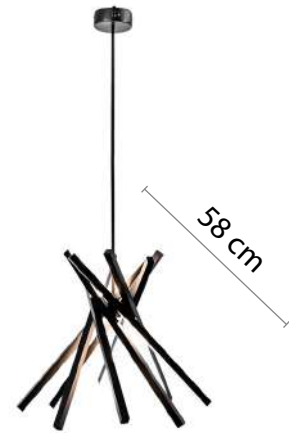

- 💡 LED SMD 2835
- ⚡ 100-240V 50/60 H
- 🔌 Switch of home switcher
- 📏 Height adjustable YES
- 🌀 Cord length: 40 or 80 cm

Materials:

Body: Steel

Base: Stainless steel

Certificates:

BLACK

Electrical Characteristics: