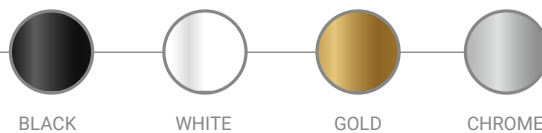

Certificates: