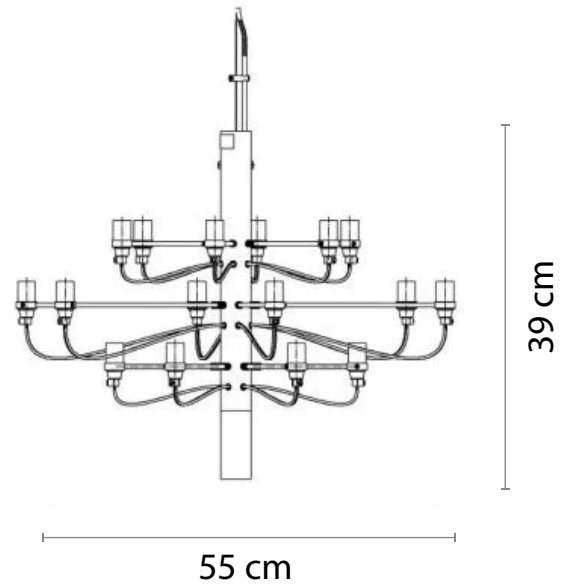

Dimensions:

- H: 5 cm / Ø 23 cm
- H: 5 cm / Ø 30 cm
- H: 5 cm / Ø 40 cm
- H: 5 cm / Ø 50 cm
- H: 5 cm / Ø 60 cm
- H: 5 cm / Ø 80 cm
- H: 5 cm / Ø 100 cm

Materials:

- Shade: Acrylic
- Base: Aluminum
- Body: Aluminum

Aluminum

Certificates:

BLACK

WHITE

Electrical Characteristics:

- 💡 18 x LED bulb E14
- ⚡ 100-240V 50/60 H
- 🔌 Switch of home switcher
- ⏴ Heigher adjustable
- 🌀 Cord length: Max to 150 cm

Certificates:

CHROME/
BLACK

W: 80

H: 100

GOLD

Electrical Characteristics:

- 💡 1 x LED bulb E27
- ⚡ 100-240V 50/60 H
- 🔌 Switch of home switcher
- 📏 Height adjustable
- 🌀 Cord length: Max to 150 cm

Materials:

Shade: Glass

Base: Stainless Steel