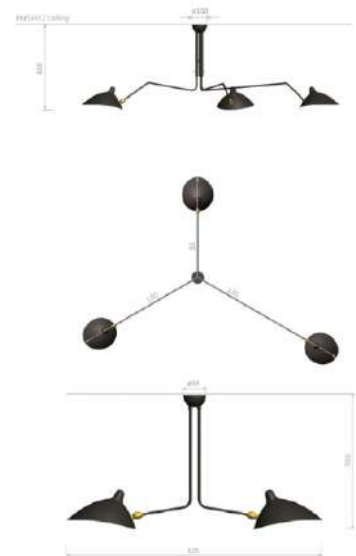

Electrical Characteristics:

- 💡 LED SMD 2835
- ⚡ 100-240V 50/60 H
- ⚙️ Power: 8W 3000K
- 🔌 Switch of home switcher
- 📏 Height adjustable YES
- 🌀 Cord length: 150 cm

Materials:

- Head: Aluminum
- Shade: Glass
- Base: Stainless steel

Certificates:

7 cm 8 cm

Product Family:

Electrical Characteristics:

- 💡 LED BULB E27
- ⚡ 100-240V 50/60 H
- 🔌 Switch of home switcher
- 📏 Height adjustable
- 🎯 Cord length: 150 cm YES

Materials:

- Shade: Glass
- Base: Stainless steel

- 💡 LED BULB E14
- ⚡ 100-240V 50/60 H
- 🔌 Switch of home switcher
- ⬆️ Heigher adjustable
- 🌀 Cord length: 150 cm YES

Materials:

- Shade: Fabric
- Base: Steel
- Body: Steel

Certificates:

BLACK

Product Family:

FLOOR LAMP

TABLE LAMP

WALL LAMP 1

WALL LAMP 2

Electrical Characteristics:

- 💡 LED SMD 2835
- ⚡ 100-240V 50/60 H
- ⚙️ Power: 40 cm ∅ 44W 3000, 4000, 6000 K
60 cm ∅ 58W 3000, 4000, 6000 K
- 🔌 Switch of home switcher YES
- 📏 Height adjustable
- 🌀 Cord type: **A. up/down** (movable cord); **B. fixed** (fixed on one height)
- 📶 Remote control; Dimmable