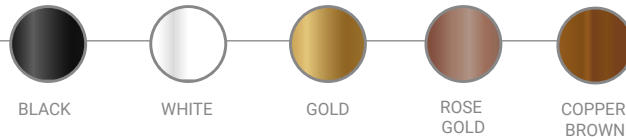

Electrical Characteristics:

💡 LED BULB

⚡ 100-240V 50/60 H

- ⚙️ Power: 50 cm ∅ 15W / 27xLED bulbs
- 60 cm ∅ 15W / 30xLED bulbs
- 70 cm ∅ 22W / 45xLED bulbs
- 98 cm ∅ 31W / 63xLED bulbs

- 🔘 Switch of home switcher
- ⬆️ Height adjustable ☐ YES
- 🌀 Cord length: max to 150 cm

Certificates:

Materials:

Body: Steel
Base: Steel

Product family: