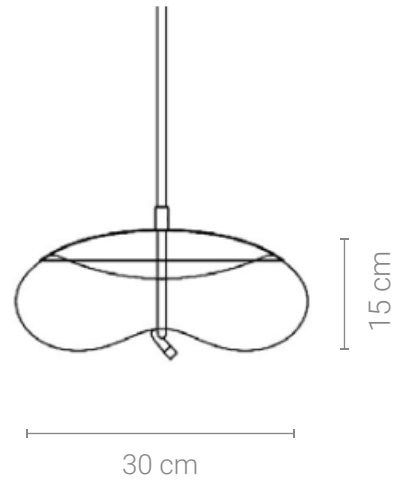

- Shade: Glass
- Head: Aluminium
- Base: Steel

Certificates:

Product family:

Electrical Characteristics:

- 💡 LED SMD 2835
- ⚡ 100-240V 50/60 H
- ⚙️ Power: 12W 3000K
- 🔌 Switch of home switcher
- 📏 Height adjustable YES
- 🌀 Cord length: 150 cm

Materials:

- Shade: Glass
- Head: Aluminium
- Base: Steel

Certificates:

Product family:

Electrical Characteristics:

- 💡 LED SMD 2835
- ⚡ 100-240V 50/60 H
- ⚙️ Power: 12W 3000K
- 🔘 Switch of home switcher
- ↕️ Height adjustable YES
- 🌀 Cord length: 150 cm

Materials:

- Shade: Glass
- Head: Aluminium
- Base: Steel

Certificates:

Product family:

Electrical Characteristics:

- 💡 LED BULB G6
- ⚡ 100-240V 50/60 H
- 🔌 Switch of home switcher
- 📏 Height adjustable YES
- 🌀 Cord length: 150 cm

Materials:

Shade: Glass

Base: Steel

Certificates:

Electrical Characteristics:

- 💡 LED SMD 2835
- ⚡ 100-240V 50/60 H
- ⚙️ Power: 8W 3000K
- 🔌 Switch of home switcher
- 📏 Height adjustable YES
- 🌀 Cord length: 150 cm