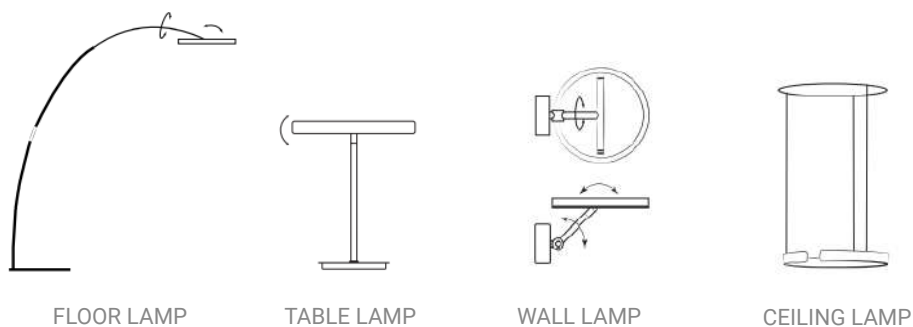

Materials:

Shade: Glass

Body: Steel

Certificates:

Electrical Characteristics:

- 💡 LED SMD 2835
- ⚡ 100-240V 50/60 H
- ⚙️ Power: 24W 4000K
- 🔌 Switch of home switcher
- 📏 Height adjustable YES
- 🌀 Cord length: Max to 150 cm

Materials:

Shade: Aluminum & Acrylic
Base: Steel

Certificates:

Product family:

Electrical Characteristics:

- 💡 LED SMD 2835
- ⚡ 100-240V 50/60 H
- 🔌 Switch of home switcher
- 📏 Height adjustable YES
- 🌀 Cord length: Max to 150 cm