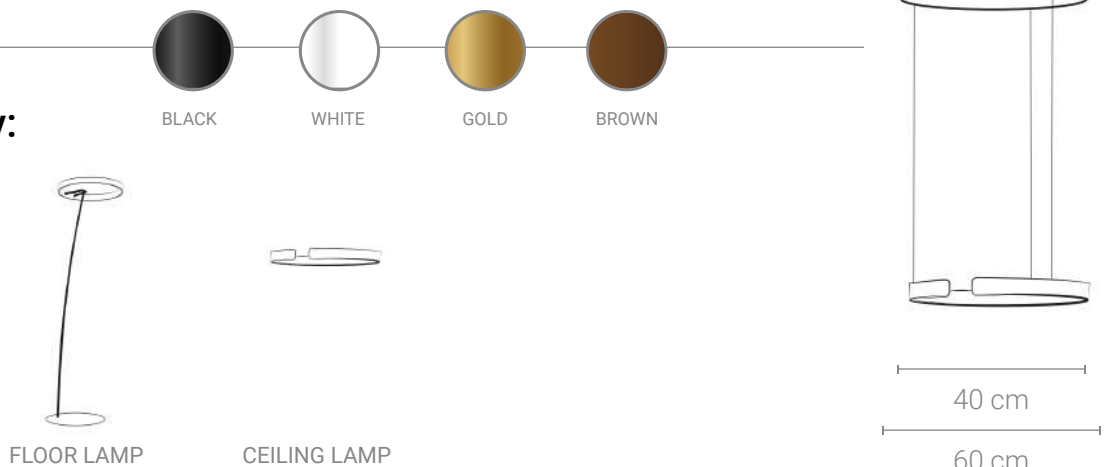

Certificates:

Product Family: