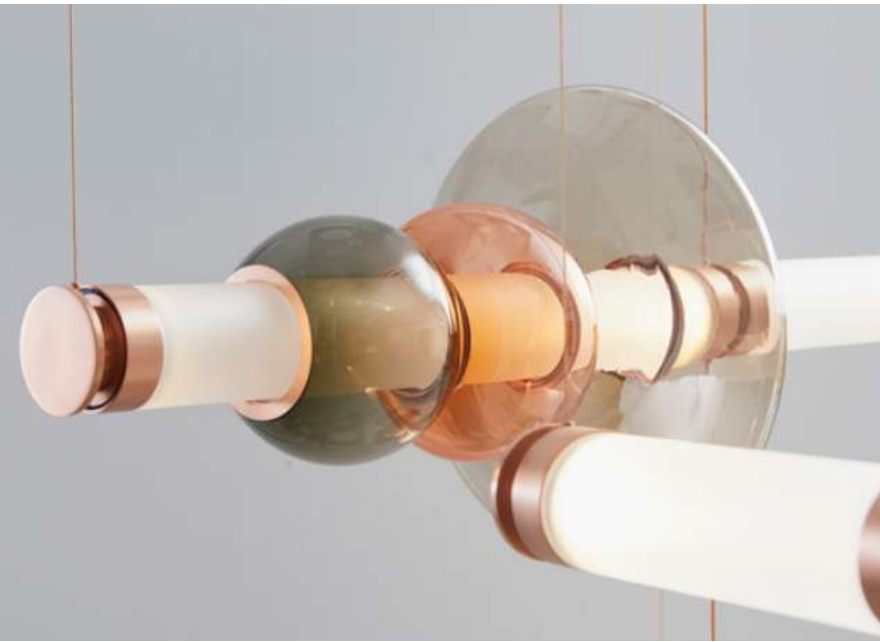

Electrical Characteristics:

- 💡 LED SMD 2835
- ⚡ 100-240V 50/60 H
  Power: 7W 3000K
  Switch of home switcher
- ⬆️ Height adjustable ☐ YES
- 📏 Cord length: 150 cm

Materials:

- Shade: Glass
- Body: Steel

Certificates: