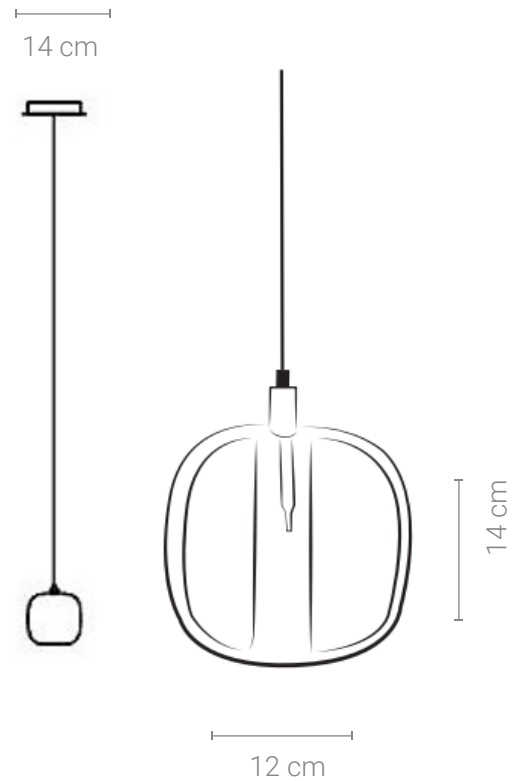

- Shade: Glass
- Head: Aluminium
- Base: Steel

Certificates:

Product family:

Electrical Characteristics:

- 💡 LED SMD 2835
- ⚡ 100-240V 50/60 H
- ⚙️ Power: 12W 3000K
- 🔌 Switch of home switcher
- 📏 Height adjustable YES
- 🌀 Cord length: 150 cm

Materials:

- Shade: Glass
- Head: Aluminium
- Base: Steel

Certificates:

Product family:

Electrical Characteristics:

- 💡 LED SMD 2835
- ⚡ 100-240V 50/60 H
- ⚙️ Power: 12W 3000K
- 🔘 Switch of home switcher
- ↕️ Height adjustable YES
- 🌀 Cord length: 150 cm

Materials:

- Shade: Glass
- Head: Aluminium
- Base: Steel

Certificates:

Product family:

Electrical Characteristics:

- 💡 LED BULB G6
- ⚡ 100-240V 50/60 H
- 🔌 Switch of home switcher
- 📏 Height adjustable YES
- 🌀 Cord length: 150 cm

Materials:

Shade: Glass

Base: Steel

Certificates:

Electrical Characteristics:

- 💡 LED SMD 2835
- ⚡ 100-240V 50/60 H
- ⚙️ Power: 8W 3000K
- 🔌 Switch of home switcher
- 📏 Height adjustable YES
- 🌀 Cord length: 150 cm