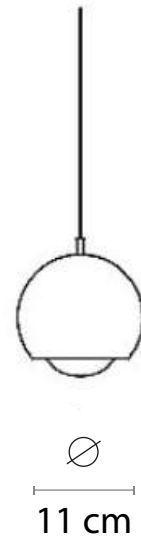

Electrical Characteristics:

- 💡 LED COB CRI > 80
- ⚡ 100-240V 50/60 H
- ⚙️ Power: 8W 3000K
- 🔌 Switch of home switcher
- 📏 Height adjustable ☐ YES
- 🌀 Cord length: Max to 150 cm