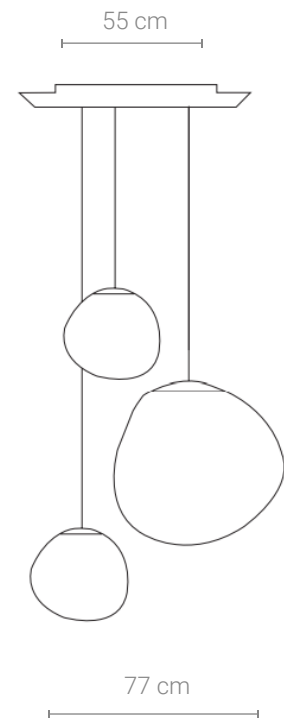

- 💡 3xLED BULB E27
- ⚡ Voltage: AC220-240V
- ⬇️ Height adjustable YES
- 🎯 Cord length: max to 150 cm

Materials:

Shade: Acrylic

Base: Stainless steel

Certificates:

BLACK

WHITE

GOLD

CHROME

ROSE GOLD

**Electrical
Characteristics:**

- 💡 LED SMD 2835
- ⚡ 100-240V 50/60 H
- ⚙️ Power: 45 cm Ø 20W 3000K
60 cm Ø 25W 3000K
85 cm Ø 30W 3000K
- 🔌 Switch of home switcher
- 📏 Height adjustable YES
- 🌀 Cord length: 150 cm