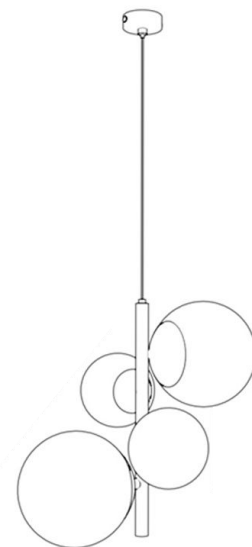

- 💡 6x G9 LED BULBS
- ⚡ 100-240V 50/60 H
- 🔌 Switch of home switcher
- 📏 Height adjustable YES
- 🌀 Cord length: 150 cm

Materials:

Shade : Glass

Body : Stainless steel

Certificates:

GOLD

Electrical Characteristics:

- 💡 4x LED BULB E27
- ⚡ 100-240V 50/60 Hz
- 🔌 Switch of the home switcher
- 📏 Height adjustable YES
- 🌀 Cord length: max to 150 cm

Materials:

Shade: Glass

Base: Steel

Certificates:

IP20

LED

✓ RoHS

30 cm

GOLD

**Electrical
Characteristics:**

- 💡 LED SMD 2835
- ⚡ 100-240V 50/60 H
- ⚙️ Power: 6W 3000K
- 🔌 Switch of home switcher
- 📏 Height adjustable YES
- 🌀 Cord length: Max to 150 cm

Materials:

- Shade: Glass
- Base: Steel