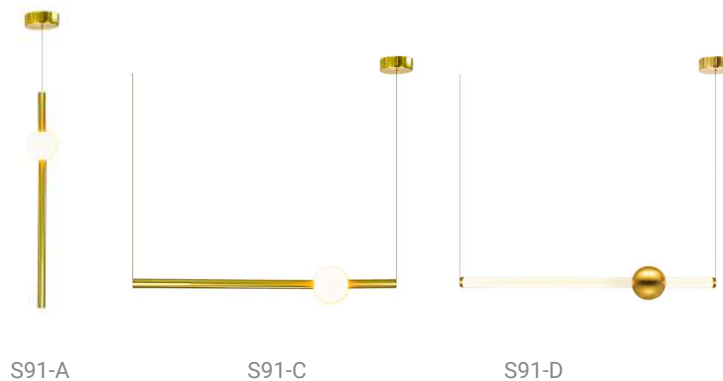

Electrical Characteristics:

- 💡 LED SMD 2835
- ⚡ 100-240V 50/60 H
- Power: 6W 3000K
- 🔘 Switch of home switcher
- ⬆️ Height adjustable YES
- 🔧 Cord length: Max to 150 cm

Materials:

- Shade: Glass
- Body: Steel
- Base: Steel

Certificates:

Product family:

Electrical Characteristics:

- 💡 LED SMD 2835
- ⚡ 100-240V 50/60 H
- Power: 6W 3000K
- 🔌 Switch of home switcher
- ⬆️ Height adjustable YES
- 🔧 Cord length: Max to 150 cm

Materials:

- Shade: Glass
- Body: Steel
- Base: Steel

Certificates:

Product family:

Electrical Characteristics:

💡 LED SMD 2835

⚡ 100-240V 50/60 H

Power: 6W 3000K

🔌 Switch of home switcher

⬆️ Height adjustable YES

📏 Cord length: Max to 150 cm

Materials:

Shade: Glass

Body: Steel

Base: Steel

Certificates:

Product family: