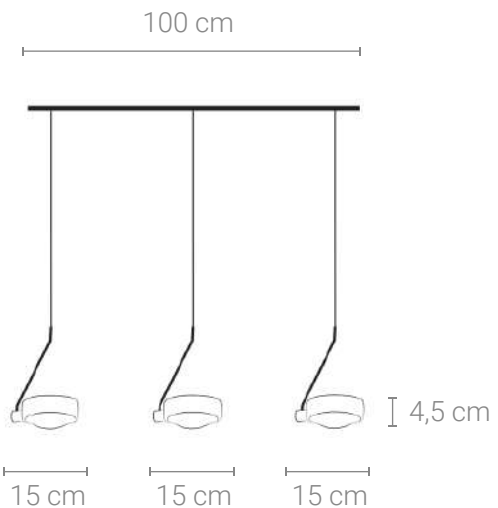

CHROME

ROSE GOLD

**Electrical
Characteristics:**

- 💡 LED SMD 2835
- ⚡ 100-240V 50/60 H
- ⚙️ Power: 45 cm Ø 20W 3000K
60 cm Ø 25W 3000K
85 cm Ø 30W 3000K
- 🔌 Switch of home switcher
- 📏 Height adjustable YES
- 🌀 Cord length: 150 cm

Materials:

Shade: steel
Base: steel

Certificates:

Electrical Characteristics:

- 💡 LED SMD 2835
- ⚡ 100-240V 50/60 H
- ⚙️ Power: 8W 4000K
- 🔘 Switch of home switcher
- 📏 Higher adjustable YES
- 🌀 Cord length: 150 cm

TABLE LAMP

WALL LAMP

Electrical Characteristics:

- 💡 LED SMD 2835
- ⚡ 100-240V 50/60 H
- ⚙️ Power: 24W 4000K
- 🔘 Switch of home switcher
- 📏 Height adjustable YES
- 🌀 Cord length: 150 cm

Materials:

- Shade: steel
- Base: steel

Certificates:

Product Family:

Electrical Characteristics:

- 💡 LED SMD 2835
- ⚡ 100-240V 50/60 H
- ⚙️ Power: 8W 3000K
- 🔘 Switch of home switcher
- 📏 Height adjustable YES
- 🌀 Cord length: 150 cm

Materials: