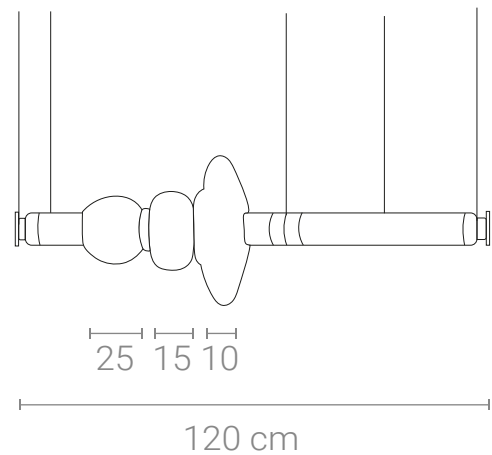

Materials:

Body: Steel
Base: Steel

Certificates:

Electrical Characteristics:

- 💡 LED SMD 2835
- ⚡ 100-240V 50/60 H
- ⚙️ Power: 16W 3000K
- 🔌 Switch of home switcher
- 📏 Height adjustable YES
- 🌀 Cord length: 150 cm

Materials:

- Shade: Glass
- Body: Steel
- Base: Steel

Certificates:

BLACK

Electrical Characteristics:

- 💡 LED SMD 2835
- ⚡ 100-240V 50/60 H
Power: 7W 3000K
Switch of home switcher
- ⬆️ Height adjustable YES
- 📏 Cord length: 150 cm

Materials:

- Shade: Glass
- Body: Steel

Certificates:

GOLD

Electrical Characteristics:

- 💡 LED SMD 2835
- ⚡ 100-240V 50/60 H
Power: 7W 3000K
- Switch of home switcher
- ⬆️ Heigher adjustable YES
- 📏 Cord length: 150 cm