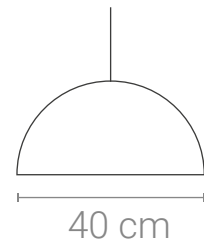

Materials:

Shade: Glass

Base: Steel

Certificates:

BLACK

WHITE

GOLD

BROWN