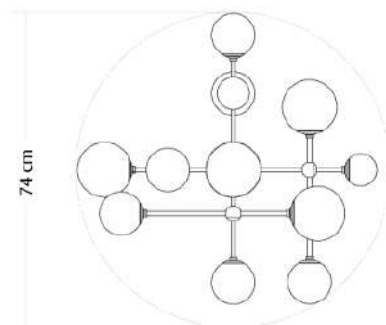

- 💡 G9 LED BULBS
- ⚡ 100-240V 50/60 H
- 🔌 Switch of home switcher

Materials:

Shade: Glass

Base: Steel

Certificates:

IP20

LED

✓ RoHS