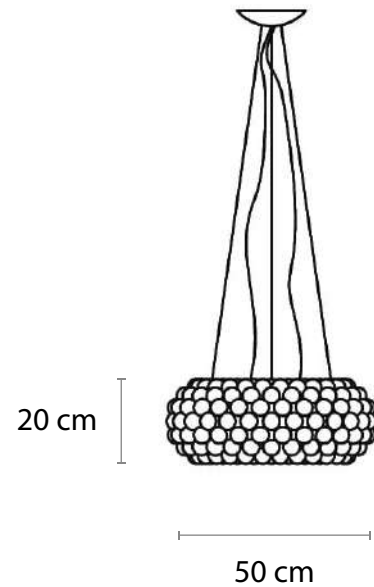

Electrical Characteristics:

- 💡 1 x R7S LED BULB
- ⚡ 100-240V 50/60 Hz
- 🔘 Switch of home switcher
- 📏 Height adjustable
- 🌀 Cord length: max to 150 cm