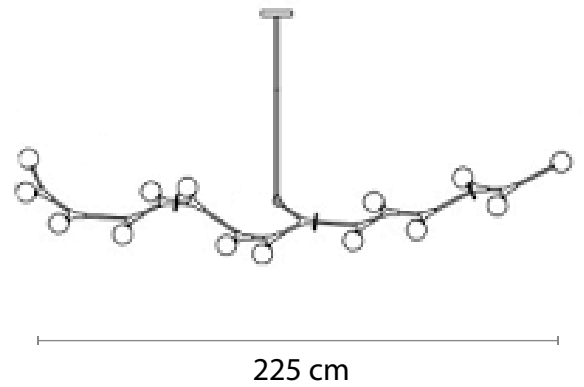

Materials:

Shade: Glass

Body: Steel

Certificates:

Electrical Characteristics:

- 💡 LED SMD 2835
- ⚡ 100-240V 50/60 H
- ⚙️ Power: 24W 4000K
- 🔌 Switch of home switcher
- 📏 Height adjustable YES
- 🌀 Cord length: Max to 150 cm