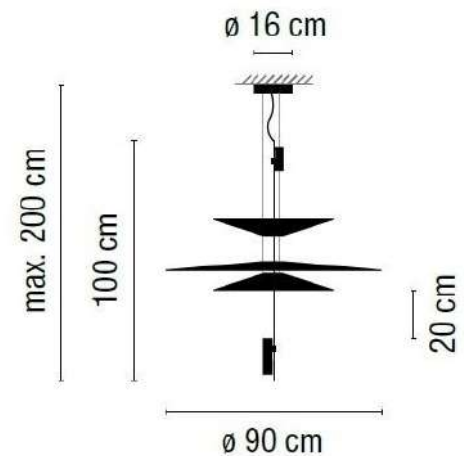

Materials:

Head: Acryl
Base: Metal
Body: Metal

Certificates:

BLACK

GOLD

Electrical Characteristics:

- 💡 1 x LED bulb E27
- ⚡ 100-240V 50/60 H
- 🔌 Switch of home switcher
- 📏 Height adjustable
- 🌀 Cord length: Max to 150 cm

Materials:

Head: Natural wood
Base: Natural wood
Body: Natural wood

Certificates:

NATURAL
WOOD

Electrical Characteristics:

- 💡 LED SMD 2835
- ⚡ 100-240V 50/60 H
- ⚙️ Power: 3 x 5.6W
- 🔌 Switch of home switcher
- 📏 Height adjustable YES
- 🌀 Cord length: 150 cm

Dimensions:

- H: 5 cm / Ø 23 cm
- H: 5 cm / Ø 30 cm
- H: 5 cm / Ø 40 cm
- H: 5 cm / Ø 50 cm
- H: 5 cm / Ø 60 cm
- H: 5 cm / Ø 80 cm
- H: 5 cm / Ø 100 cm

Materials:

- Shade: Acrylic
- Base: Aluminum
- Body: Aluminum