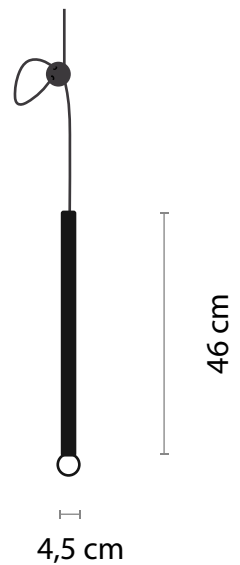

Materials:

Head: Aluminium

Body: Steel

Certificates:

BLACK

WHITE

Electrical Characteristics:

- 💡 LED SMD 2835
- ⚡ 100-240V 50/60 H
- ⚙️ Power: 3W 3000K
- 🔘 Switch of home switcher
- 📏 Height adjustable
- 🌀 Cord length: Max to 150 cm