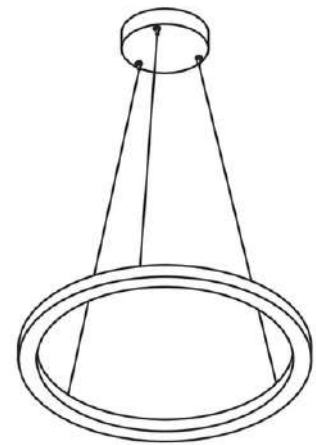

Electrical Characteristics:

- 💡 LED SMD 2835
- ⚡ 100-240V 50/60 H
- ⚙️ Power: 54W 3000, 4000, 6000K
- 🔌 Switch of home switcher
- 📏 Height adjustable ☐ YES
- 🌀 Cord length: Max to 150 cm
- 📶 Remote control; Dimmable