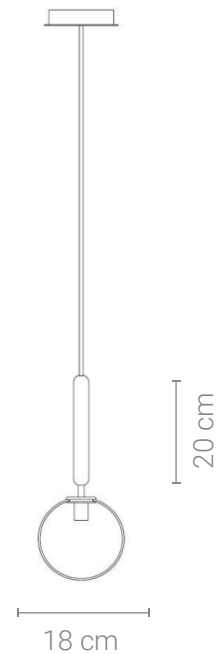

Switch of home switcher

⬆️ Heigher adjustable YES

📏 Cord length: 150 cm

Materials:

Shade: Glass

Body: Steel

Certificates:

GOLD

Electrical Characteristics:

- 💡 1×LED BULB E14
- ⚡ 100-240V 50/60 H
- Switch of home switcher
- ↕ Higher adjustable YES
- 🌀 Cord length: 150 cm

Materials:

Shade: Glass &
Aluminum

Base: Steel

Certificates:

Product family:

GOLD

WALL LAMP

Electrical Characteristics:

- 💡 LED SMD 2835 100-240V 50/60 H
- ⚡ Power: 21W 3000, 4000, 6000K for \varnothing 60 cm
Power: 28W 3000, 4000, 6000K for \varnothing 80 cm
Power: 42W 3000, 4000, 6000K for \varnothing 100 cm
- 🔌 Switch of home switcher
- ⬆️ Height adjustable YES
- 🌀 Cord length: 150 cm
- 📶 Remote Control, Dimmable