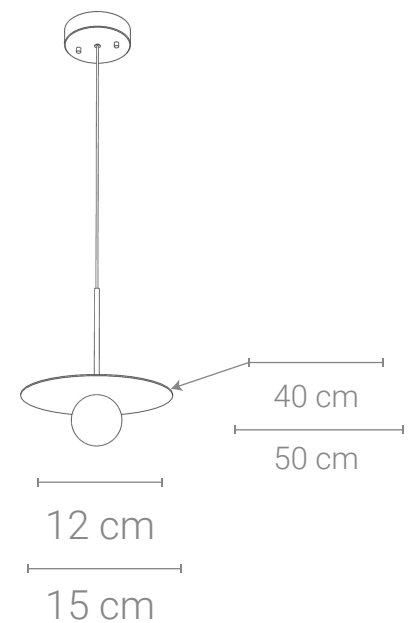

Materials:

Body: Steel
Base: Steel

Certificates:

Electrical Characteristics:

- 💡 LED SMD 2835
- ⚡ 100-240V 50/60 H
- ⚙️ Power: 16W 3000K
- 🔌 Switch of home switcher
- 📏 Height adjustable YES
- 🌀 Cord length: 150 cm

Materials:

Body: Aluminium/Polycarbonat
Base: Steel

Certificates:

BLACK

Electrical Characteristics:

- 💡 LED BULB G9
- ⚡ 100-240V 50/60 H
- Switch of home switcher
- ↕ Height adjustable YES
- 🌀 Cord length: 150 cm

Materials:

- Shade: Glass
- Body: Steel
- Base: Steel

Certificates:

BLACK

Electrical Characteristics:

- 💡 LED SMD 2835
- ⚡ 100-240V 50/60 H
Power: 7W 3000K
Switch of home switcher
- ⬆️ Height adjustable YES
- 📏 Cord length: 150 cm

Materials:

- Shade: Glass
- Body: Steel

Certificates:

GOLD

Electrical Characteristics:

- 💡 LED SMD 2835
- ⚡ 100-240V 50/60 H
Power: 7W 3000K
- Switch of home switcher
- ⬆️ Heigher adjustable YES
- 📏 Cord length: 150 cm