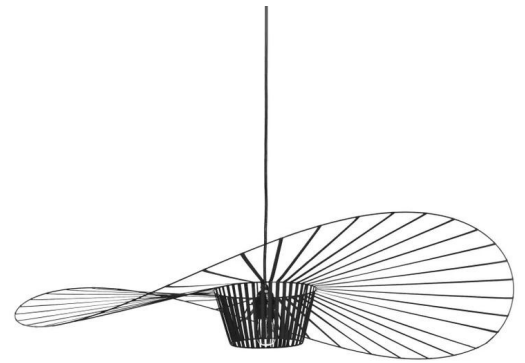

Electrical Characteristics:

- 💡 1x LED BULB E27
- 🔌 Switch of home switcher
- ⬆️⬆️ Higher adjustable ☐ YES
- 🌀 Cord length: 190 cm

Materials:

Body: Metal

Base: Cloth

Certificates:

BLACK