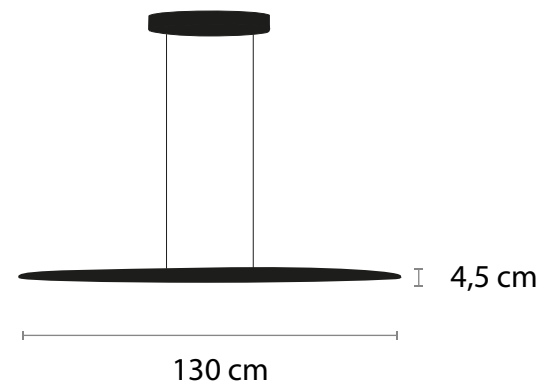

Electrical Characteristics:

- 💡 LED SMD 2835
- ⚡ 100-240V 50/60 H
- ⚙️ Power: 24W 4000K
- 🔌 Switch of home switcher
- 📏 Height adjustable
- 🌀 Cord length: Max to 150 cm