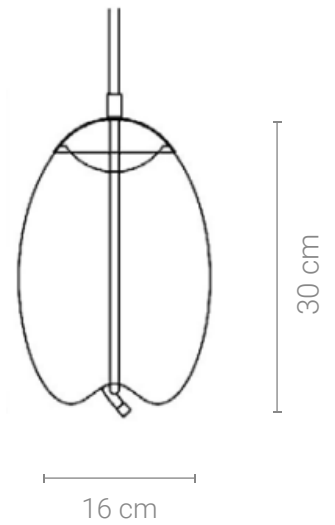

Materials:

- Shade: Glass
- Base: Steel
- Body: Steel

Certificates:

Product family:

Electrical Characteristics:

- 💡 LED SMD 2835
- ⚡ 100-240V 50/60 H
- ⚙️ Power: 24W 4000K
- 🔌 Switch of home switcher
- 📏 Height adjustable YES
- 🌀 Cord length: max to 150 cm

120 cm

Materials:

Body: Aluminium/Metal

Certificates:

IP20

CE

LED

✓ RoHS

F

BLACK

WOOD

Electrical Characteristics:

- 💡 LED SMD 2835
- ⚡ 100-240V 50/60 H
- ⚙️ Power: 12W 3000K
- 🔘 Switch of home switcher
- 📏 Height adjustable YES
- 🌀 Cord length: 150 cm

Materials:

- Shade: Glass
- Head: Aluminium
- Base: Steel

Certificates:

Product family:

**Electrical
Characteristics:**

- 💡 LED SMD 2835
- ⚡ 100-240V 50/60 H
- ⚙️ Power: 12W 3000K
- 🔘 Switch of home switcher
- 📏 Height adjustable YES
- 🌀 Cord length: 150 cm

Materials: