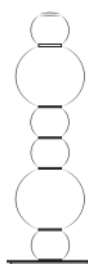

**Electrical
Characteristics:**

- 💡 LED SMD 2835
- ⚡ 100-240V 50/60 H
- ⚙️ Power: 6W 3000K
- 🔌 Switch of home switcher
- 📏 Height adjustable ☐ YES
- 🌀 Cord length: Max to 150 cm

Materials:

- Shade: Glass
- Base: Steel

Certificates:

Product family:

TABLE LAMP