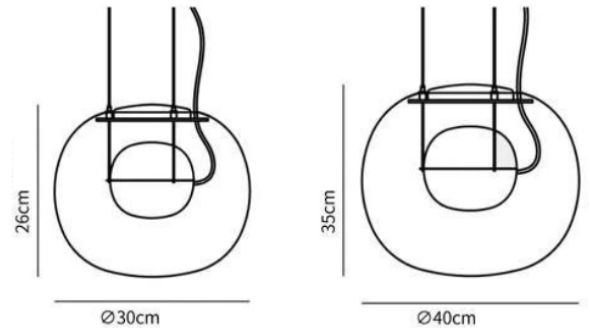

Electrical Characteristics:

- 💡 LED SMD 2835
- ⚡ 100-240V 50/60 H
- ⚙️ Power: 12W 3000K
- 🔌 Switch of home switcher
- 📏 Height adjustable ☐ YES
- 🌀 Cord length: Max to 150 cm