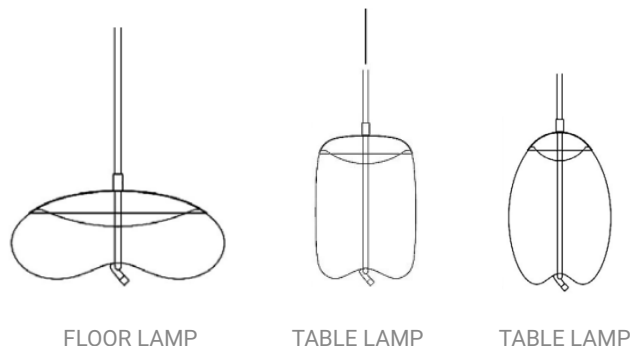

Certificates:

Product family:

**Electrical
Characteristics:**

- 💡 LED SMD 2835
- ⚡ 100-240V 50/60 H
- ⚙️ Power: 12W 3000K
- 🔘 Switch of home switcher
- 📏 Height adjustable YES
- 🌀 Cord length: 150 cm

Materials:

- Shade: Glass
- Head: Aluminium
- Base: Steel

Certificates:

Product family:

Electrical Characteristics:

- 💡 LED SMD 2835
- ⚡ 100-240V 50/60 H
- ⚙️ Power: 12W 3000K
- 🔌 Switch of home switcher
- 📏 Height adjustable YES
- 🌀 Cord length: 150 cm

Materials:

- Shade: Glass
- Head: Aluminium
- Base: Steel

Certificates:

Product family:

Electrical Characteristics:

- 💡 LED SMD 2835
- ⚡ 100-240V 50/60 H
- ⚙️ Power: 12W 3000K
- 🔘 Switch of home switcher
- ↕️ Height adjustable YES
- 🌀 Cord length: 150 cm

Materials:

- Shade: Glass
- Head: Aluminium
- Base: Steel

Certificates:

Product family:

Electrical Characteristics:

- 💡 LED BULB G6
- ⚡ 100-240V 50/60 H
- 🔌 Switch of home switcher
- 📏 Height adjustable YES
- 🌀 Cord length: 150 cm