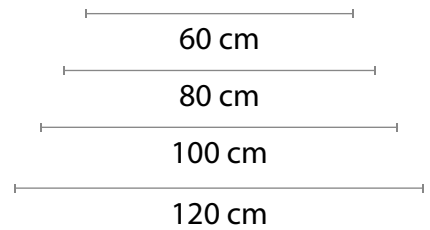

ROSE GOLD

GREY

Electrical Characteristics:

- 💡 LED SMD 2835
- ⚡ 100-240V 50/60 H
- ⚙️ Power: 54W 4000K
- 🔌 Switch of home switcher
- 📏 Height adjustable YES
- 🌀 Cord length: Max to 150 cm

Materials:

Shade: Steel