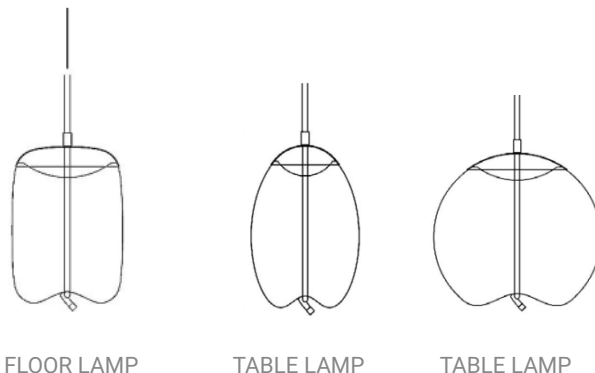

- Shade: Glass
- Head: Aluminium
- Base: Steel

Certificates:

Product family:

Electrical Characteristics:

- 💡 LED SMD 2835
- ⚡ 100-240V 50/60 H
- ⚙️ Power: 12W 3000K
- 🔌 Switch of home switcher
- 📏 Height adjustable YES
- 🌀 Cord length: 150 cm

Materials:

- Shade: Glass
- Head: Aluminium
- Base: Steel

Certificates:

Product family:

Electrical Characteristics:

- 💡 LED SMD 2835
- ⚡ 100-240V 50/60 H
- ⚙️ Power: 12W 3000K
- 🔘 Switch of home switcher
- ↕️ Height adjustable YES
- 🌀 Cord length: 150 cm

Materials:

- Shade: Glass
- Head: Aluminium
- Base: Steel

Certificates:

Product family:

Electrical Characteristics:

- 💡 LED BULB G6
- ⚡ 100-240V 50/60 H
- 🔌 Switch of home switcher
- 📏 Height adjustable YES
- 🌀 Cord length: 150 cm