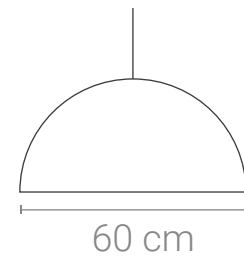

Materials:

Shade: Glass

Base: Steel

Certificates:

BLACK

WHITE

GOLD

BROWN