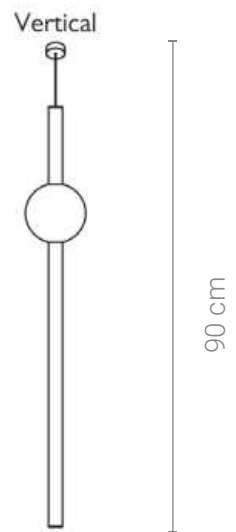

Certificates: