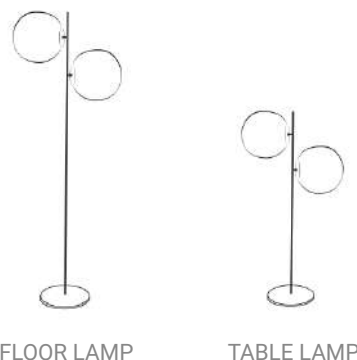

Base: Steel

Certificates:

Electrical Characteristics:

- 💡 LED SMD 2835
- ⚡ 100-240V 50/60 H
- ⚙️ Power: 12W 3000K
- 🔌 Switch of home switcher
- 📏 Height adjustable YES
- 🌀 Cord length: 150 cm

Materials:

- Shade: Glass & Aluminum
- Base: Stainless steel
- Body: Stainless steel

Certificates:

Product family:

TABLE LAMP

WALL LAMP

**Electrical
Characteristics:**

- 💡 8 x LED BULB G9
- ⚡ 100-240V 50/60 H
- 🔘 Switch of home switcher
- 📏 Height adjustable YES
- 🌀 Cord length: 150 cm

Materials:

- Shade: Glass
- Base: Steel
- Body: Steel

Certificates:

Product family:

FLOOR LAMP

TABLE LAMP

**Electrical
Characteristics:**

- 💡 8x G9 LED BULBS
- ⚡ 100-240V 50/60 H
- 🔌 Switch of home switcher
- 🌀 Cord length: 150 cm

Materials:

- Shade: Glass
- Base: Steel
- Body: Steel

Certificates:

Product family:

Electrical Characteristics:

- 💡 LED SMD 2835
- ⚡ 100-240V 50/60 H
- ⚙️ Power: 24W 4000K
- 🔌 Switch of home switcher
- 📏 Height adjustable YES
- 🌀 Cord length: max to 150 cm