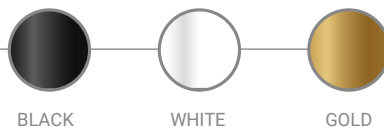

- 💡 LED SMD 2835
- ⚡ 100-240V 50/60 H
- ⚙️ Power: 24W 3000, 4000, 6000K
- 🔌 Switch of home switcher
- 📏 Height adjustable YES
- 🌀 Cord length: 150 cm
- 📱 Remote control; Dimmable

Materials:

Body: Steel/Acrylic

Base: Steel

Certificates:

Electrical Characteristics:

- 💡 LED SMD 2835
- ⚡ 100-240V 50/60 H
- ⚙️ Power: 12W 3000K
- 🔌 Switch of home switcher
- 📏 Height adjustable YES
- 🌀 Cord length: 150 cm

Materials:

- Shade: Glass & Aluminum
- Base: Stainless steel
- Body: Stainless steel