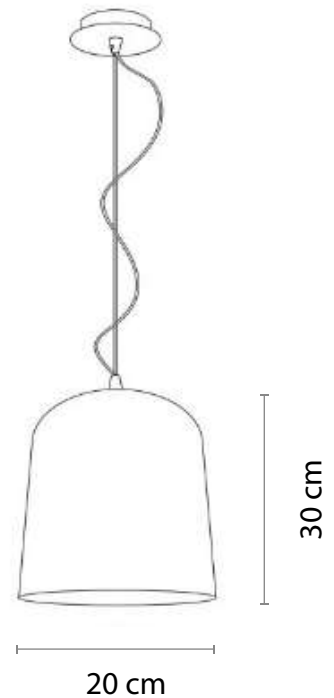

Certificates:

IP20

CE

LED

✓ RoHS

F