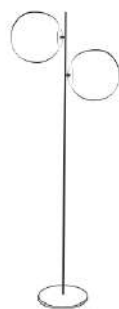

- Shade: Glass
- Base: Steel
- Body: Steel

Certificates:

Product family:

FLOOR LAMP

TABLE LAMP

**Electrical
Characteristics:**

- 💡 8x G9 LED BULBS
- ⚡ 100-240V 50/60 H
- 🔌 Switch of home switcher
- 🌀 Cord length: 150 cm