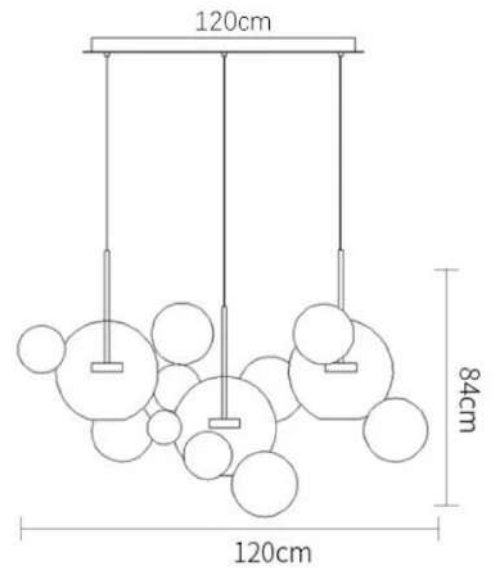

Electrical Characteristics:

- 💡 LED SMD 2835
- ⚙️ Power: 10W 3000K
- 🔌 Switch of home switcher
- 📏 Height adjustable ☐ YES

Materials:

Shade: Glass

Base: Steel

Certificates:

GOLD

GOLD
TRANSPARENT