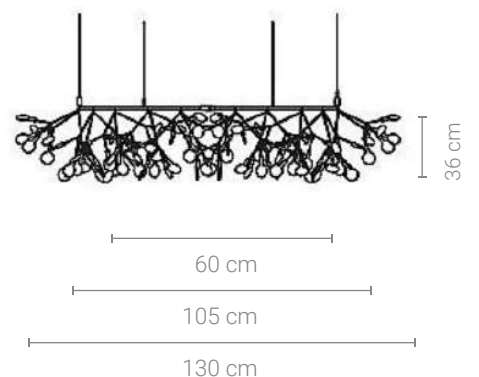

CHROME

ROSE GOLD

**Electrical
Characteristics:**

- 💡 LED SMD 2835
- ⚡ 100-240V 50/60 H
- ⚙️ Power: 45 cm Ø 20W 3000K
60 cm Ø 25W 3000K
85 cm Ø 30W 3000K
- 🔌 Switch of home switcher
- 📏 Height adjustable YES
- 🌀 Cord length: 150 cm

Electrical Characteristics:

- 💡 LED SMD 2835
- ⚡ 100-240V 50/60 H
- ⚙️ Power: 8W 3000K
- 🔌 Switch of home switcher
- 📏 Height adjustable YES
- 🌀 Cord length: 150 cm

Materials:

- Head: Aluminum
- Shade: Glass
- Base: Stainless steel

⬆️ Higher adjustable YES

🌀 Cord length: max 150 cm

Materials:

Body: Steel

Base: Steel

Certificates:

BLACK

WHITE

GOLD

ROSE GOLD

COPPER BROWN

Product family:

CEILING LAMP
S18-B

CEILING LAMP
S18-C

Electrical Characteristics:

- 💡 LED BULB
- ⚡ 100-240V 50/60 H
- ⚙️ Power: 54W 3000K = 108x LED bulbs
- 🔌 Switch of home switcher
- ⬆️ Higher adjustable YES
- 📏 Cord length: max 150 cm