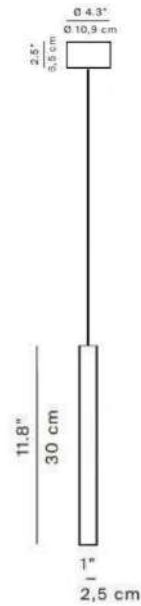

Electrical Characteristics:

- 💡 LED SMD 2835
- ⚡ 100-240V 50/60 H
- ⚙️ Power: 9W 3000K
- 🔘 Switch of home switcher
- 📏 Height adjustable ☐ YES
- 🌀 Cord length: 150 cm