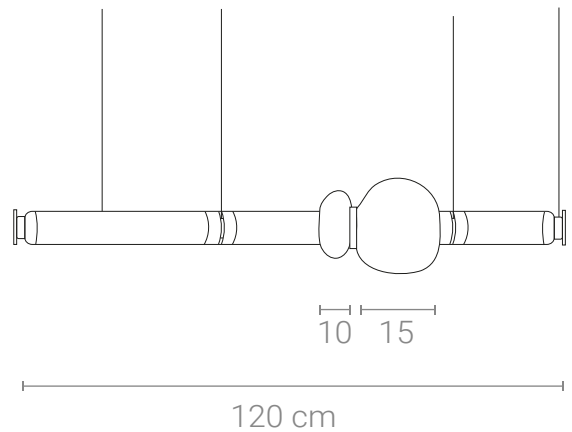

Materials:

- Shade: Glass
- Body: Steel
- Base: Steel

Certificates:

BLACK

Electrical Characteristics:

- 💡 LED SMD 2835
- ⚡ 100-240V 50/60 H
Power: 7W 3000K
Switch of home switcher
- ⬆️ Height adjustable YES
- 📏 Cord length: 150 cm

Materials:

- Shade: Glass
- Body: Steel

Certificates:

GOLD

Electrical Characteristics:

- 💡 LED SMD 2835
- ⚡ 100-240V 50/60 H
Power: 7W 3000K
- Switch of home switcher
- ⬆️ Heigher adjustable YES
- 📏 Cord length: 150 cm

Materials:

- Shade: Glass
- Body: Steel

Certificates:

GOLD

Electrical Characteristics:

- 💡 LED SMD 2835
- ⚡ 100-240V 50/60 H
Power: 7W 3000K
Switch of home switcher
- ⬆️ Height adjustable YES
- 📏 Cord length: 150 cm