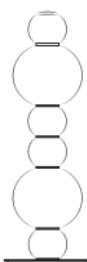

**Electrical
Characteristics:**

- 💡 LED SMD 2835
- ⚡ 100-240V 50/60 H
- ⚙️ Power: 6W 3000K
- 🔘 Switch of home switcher
- 📏 Height adjustable ☐ YES
- 🌀 Cord length: Max to 150 cm

Materials:

- Shade: Glass
- Base: Steel

Certificates:

Product family:

TABLE LAMP