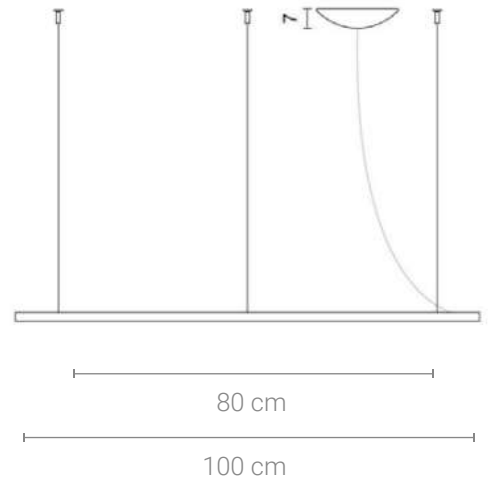

Shade: Acrylic & Steel

Base: Steel

BLACK

GREY

Electrical Characteristics:

- 💡 LED SMD 2835
- ⚡ 100-240V 50/60 H
- ⚙️ Power: 12W 3000K
- 🔘 Switch of home switcher
- 📏 Height adjustable YES
- 🔌 Cord length: 150 cm

Materials:

- Shade: Glass & Aluminum
- Base: Stainless steel
- Body: Stainless steel

Certificates:

Product family:

Electrical Characteristics:

- 💡 LED SMD 2835
- ⚡ 100-240V 50/60 H
- ⚙️ Power: 24W 3000, 4000, 6000K
- 🔌 Switch of home switcher
- 📏 Height adjustable YES
- 📏 Cord length: 150 cm
- 📱 Remote control; Dimmable