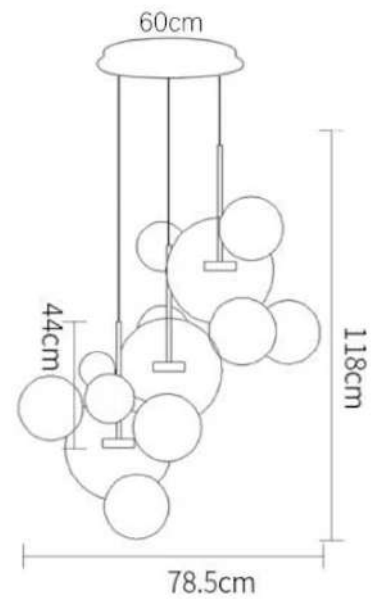

Electrical Characteristics:

- 💡 LED SMD 2835
- ⚙️ Power: 10W 3000K
- 🔌 Switch of home switcher
- 📏 Height adjustable ☐ YES

Materials:

Shade: Glass

Base: Steel

Certificates:

GOLD

GOLD
TRANSPARENT