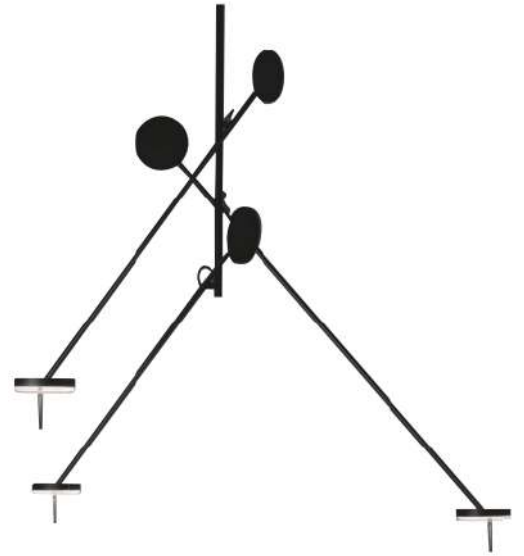

Electrical Characteristics:

- 💡 LED SMD 2835
- ⚡ 100-240V 50/60 H
- Power: 10W 3000K
- Switch of home switcher
- ⬆️ Higher adjustable YES
- 🌀 Cord length: 150 cm

Materials:

- Shade: Aluminum
- Tube: Aluminum

Certificates:

Product family:

BLACK CHROME

FLOOR LAMP

TABLE LAMP

WALL LAMP

Electrical Characteristics:

- 💡 LED SMD 2835
- ⚡ 100-240V 50/60 H
- Power: 30W 3000K
- Switch of home switcher
- ⬆️ Higher adjustable YES
- 🌀 Cord length: 150 cm

Electrical Characteristics:

- 💡 LED SMD 2835
- ⚡ 100-240V 50/60 H
- Power: 6W 3000K
- 🔘 Switch of home switcher
- ⬆️ Height adjustable YES
- 🔧 Cord length: Max to 150 cm

Materials:

- Shade: Glass
- Body: Steel
- Base: Steel