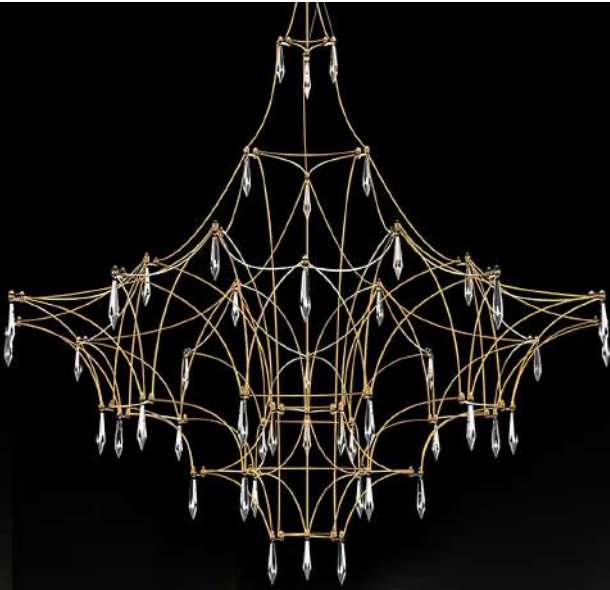

Electrical Characteristics:

- LED SMD 2835
- Power: 15W
- Switch of home switcher

Materials:

- Body: Metal
- Base: Acrylic

Certificates:

Dimensions:

W: 80

H: 100

GOLD