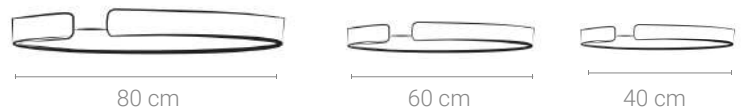

Certificates: