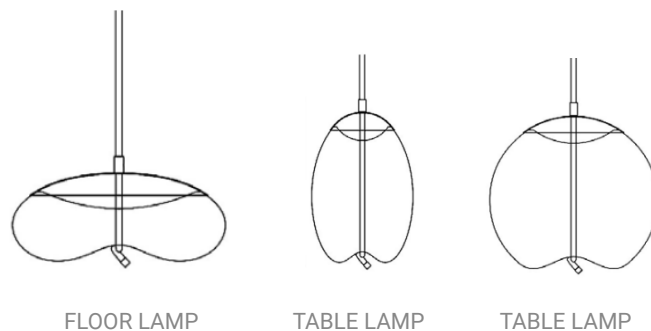

F

BLACK

WOOD

Electrical Characteristics:

- 💡 LED SMD 2835
- ⚡ 100-240V 50/60 H
- ⚙️ Power: 12W 3000K
- 🔘 Switch of home switcher
- 📏 Height adjustable YES
- 🌀 Cord length: 150 cm

Materials:

- Shade: Glass
- Head: Aluminium
- Base: Steel

Certificates:

Product family:

**Electrical
Characteristics:**

- 💡 LED SMD 2835
- ⚡ 100-240V 50/60 H
- ⚙️ Power: 12W 3000K
- 🔘 Switch of home switcher
- 📏 Height adjustable YES
- 🌀 Cord length: 150 cm

Materials:

- Shade: Glass
- Head: Aluminium
- Base: Steel

Certificates:

Product family:

Electrical Characteristics:

- 💡 LED SMD 2835
- ⚡ 100-240V 50/60 H
- ⚙️ Power: 12W 3000K
- 🔌 Switch of home switcher
- 📏 Height adjustable YES
- 🌀 Cord length: 150 cm

Materials:

- Shade: Glass
- Head: Aluminium
- Base: Steel

Certificates:

Product family:

Electrical Characteristics:

- 💡 LED SMD 2835
- ⚡ 100-240V 50/60 H
- ⚙️ Power: 12W 3000K
- 🔘 Switch of home switcher
- ↕️ Height adjustable YES
- 🌀 Cord length: 150 cm