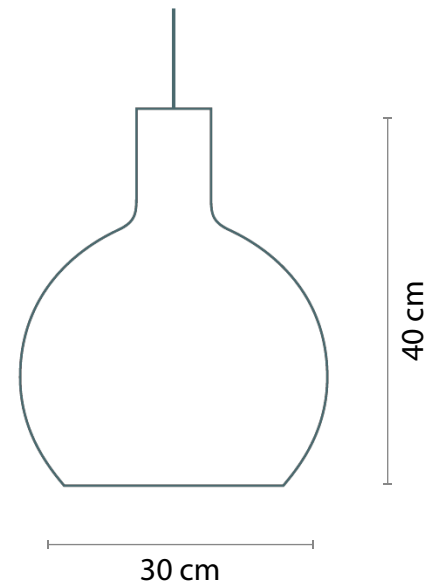

Materials:

Head: Acryl
Base: Metal
Body: Metal

Certificates:

BLACK

GOLD

Electrical Characteristics:

- 💡 1 x LED bulb E27
- ⚡ 100-240V 50/60 H
- 🔌 Switch of home switcher
- 📏 Height adjustable
- 🌀 Cord length: Max to 150 cm

Dimensions:

- H: 5 cm / Ø 23 cm
- H: 5 cm / Ø 30 cm
- H: 5 cm / Ø 40 cm
- H: 5 cm / Ø 50 cm
- H: 5 cm / Ø 60 cm
- H: 5 cm / Ø 80 cm
- H: 5 cm / Ø 100 cm

Materials:

- Shade: Acrylic
- Base: Aluminum
- Body: Aluminum