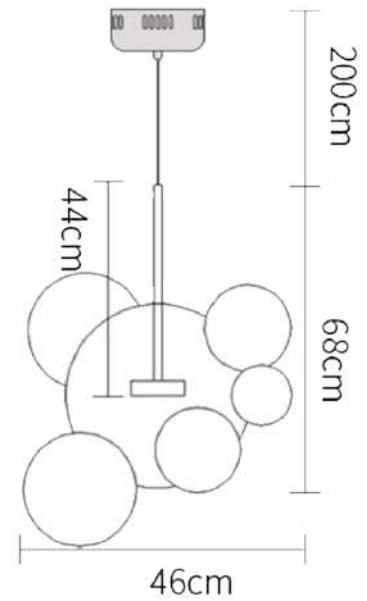

Electrical Characteristics:

- 💡 LED SMD 2835
- ⚙️ Power: 10W 3000K
- 🔌 Switch of home switcher
- 📏 Height adjustable ☐ YES

Materials:

Shade: Glass

Base: Steel

Certificates: