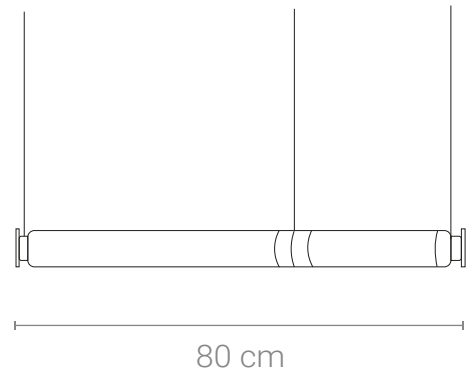

Materials:

- Shade: Glass
- Body: Steel

Certificates:

GOLD

Electrical Characteristics:

- 💡 LED SMD 2835
- ⚡ 100-240V 50/60 H
Power: 7W 3000K
- Switch of home switcher
- ⬆️ Heigher adjustable YES
- 📏 Cord length: 150 cm

Materials:

- Shade: Glass
- Body: Steel

Certificates:

GOLD

Electrical Characteristics:

- 💡 LED SMD 2835
- ⚡ 100-240V 50/60 H
Power: 7W 3000K
Switch of home switcher
- ⬆️ Height adjustable YES
- 📏 Cord length: 150 cm

Materials:

- Shade: Glass
- Body: Steel

Certificates:

GOLD

Electrical Characteristics:

💡 LED SMD 2835

⚡ 100-240V 50/60 H

Power: 7W 3000K

Switch of home switcher

⬆️ Heigher adjustable YES

📏 Cord length: 150 cm

Materials:

Shade: Glass

Body: Steel

Certificates:

GOLD