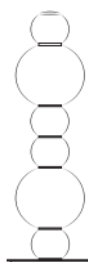

**Electrical
Characteristics:**

- 💡 LED SMD 2835
- ⚡ 100-240V 50/60 H
- ⚙️ Power: 6W 3000K
- 🔌 Switch of home switcher
- 📏 Height adjustable ☐ YES
- 🌀 Cord length: Max to 150 cm

Materials:

- Shade: Glass
- Base: Steel

Certificates:

Product family:

TABLE LAMP