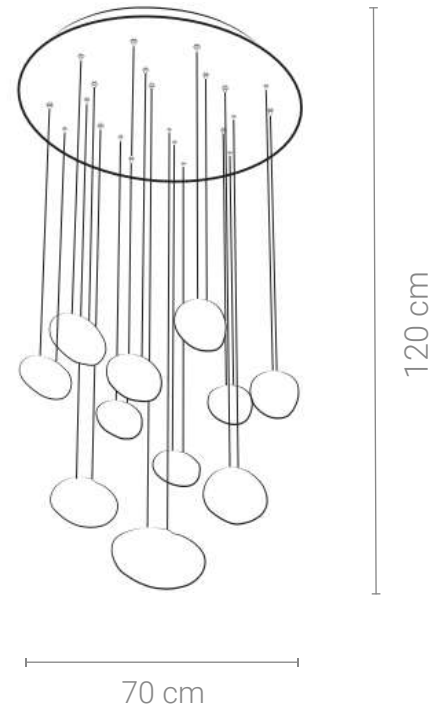

30 cm

GOLD

**Electrical
Characteristics:**

- 💡 LED SMD 2835
- ⚡ 100-240V 50/60 H
- ⚙️ Power: 6W 3000K
- 🔌 Switch of home switcher
- 📏 Height adjustable YES
- 🌀 Cord length: Max to 150 cm

Materials:

- Shade: Glass
- Base: Steel

**Electrical
Characteristics:**

- 💡 LED SMD 2835
- ⚡ 100-240V 50/60 H
- ⚙️ Power: 6W 3000K
- 🔌 Switch of home switcher
- 📏 Height adjustable YES
- 🌀 Cord length: Max to 150 cm

Materials:

- Shade: Glass
- Base: Steel

WALL LAMP

Electrical Characteristics:

- 💡 LED SMD 2835
- ⚡ 100-240V 50/60 H
- ⚙️ Power: 6W 3000K
- 🔌 Switch of home switcher
- 📏 Height adjustable YES
- 🌀 Cord length: Max to 150 cm

Materials:

- Shade: Glass
- Base: Steel

Electrical Characteristics:

- 💡 LED SMD 2835
- ⚡ 100-240V 50/60 H
- ⚙️ Power: 6W 3000K
- 🔌 Switch of home switcher
- 📏 Height adjustable YES
- 🌀 Cord length: Max to 150 cm

Materials:

Shade: Glass
Base: Steel