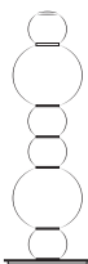

Certificates:

GOLD BASE
WHITE SHADE

Product family:

FLOOR LAMP

TABLE LAMP

WALL LAMP

Electrical Characteristics:

- 💡 1x LED BULB E27
- ⚡ 100-240V 50/60 H
- 🔌 Switch of home switcher
- 📏 Height adjustable YES
- 🌀 Cord length: Max to 150 cm