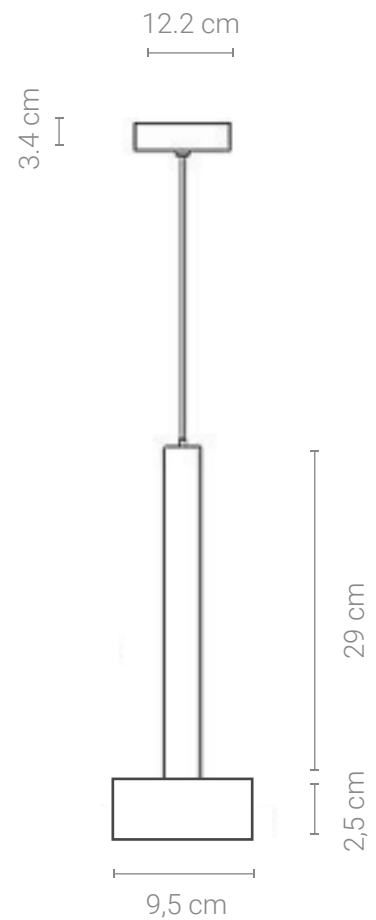

Materials:

- Shade: Glass
- Head: Aluminium
- Base: Steel

Certificates:

Product family:

Electrical Characteristics:

- 💡 LED SMD 2835
- ⚡ 100-240V 50/60 H
- ⚙️ Power: 12W 3000K
- 🔘 Switch of home switcher
- ↕️ Height adjustable YES
- 🌀 Cord length: 150 cm

Materials:

- Shade: Glass
- Head: Aluminium
- Base: Steel

Certificates:

Product family:

Electrical Characteristics:

- 💡 LED BULB G6
- ⚡ 100-240V 50/60 H
- 🔌 Switch of home switcher
- 📏 Height adjustable YES
- 🌀 Cord length: 150 cm

Materials:

Shade: Glass

Base: Steel

Certificates:

Electrical Characteristics:

- 💡 LED SMD 2835
- ⚡ 100-240V 50/60 H
- ⚙️ Power: 8W 3000K
- 🔌 Switch of home switcher
- 📏 Height adjustable YES
- 🌀 Cord length: 150 cm

Materials:

Shade: Steel
Base: Steel

Certificates:

GOLD

Electrical Characteristics:

- 💡 LED SMD 2835
- ⚡ 100-240V 50/60 H
- ⚙️ Power: 12W 4000K
- 🔌 Switch of home switcher
- 📏 Height adjustable YES
- 🌀 Cord length: 150 cm
- 📶 Remote control; Dimmable