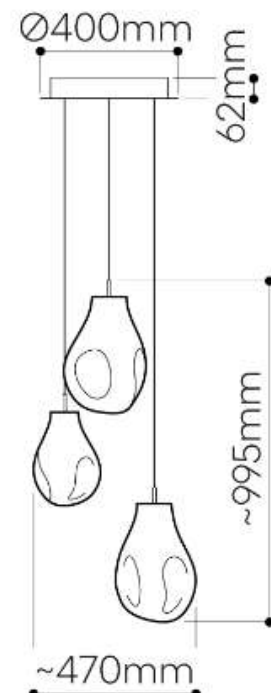

Shade: Glass &
Stainless steel

Base: Stainless steel

Certificates:

Electrical Characteristics:

- 💡 3×LED BULB E27
- ⚡ 100-240V 50/60 H
- 🔌 Switch of home switcher
- 📏 Height adjustable YES
- 🌀 Cord length: Max to 150 cm