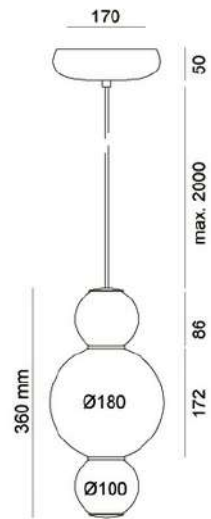

Certificates:

Product family: