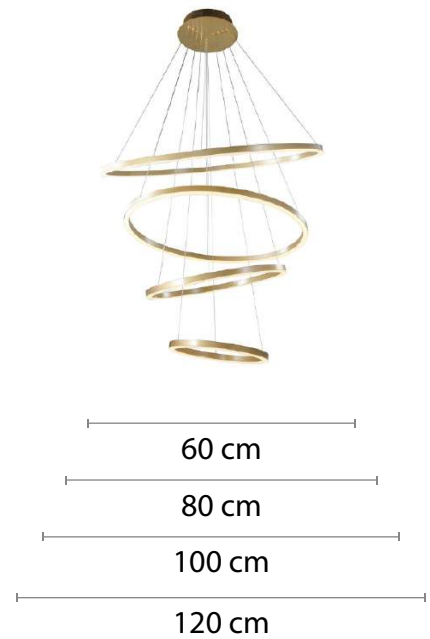

Materials:

Shade: Steel

Base: Stainless steel

Certificates:

GOLD

Electrical Characteristics:

- 💡 LED SMD 2835
- ⚡ 100-240V 50/60 H
- ⚙️ Power: 54W 4000K
- 🔌 Switch of home switcher
- 📏 Height adjustable YES
- 🌀 Cord length: Max to 150 cm