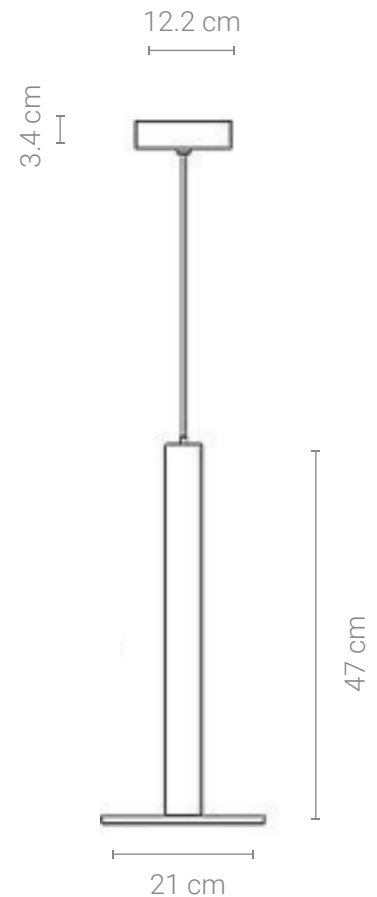

Materials:

- Shade: Glass
- Head: Aluminium
- Base: Steel

Certificates:

Product family:

Electrical Characteristics:

- 💡 LED BULB G6
- ⚡ 100-240V 50/60 H
- 🔌 Switch of home switcher
- 📏 Height adjustable YES
- 🌀 Cord length: 150 cm

Materials:

Shade: Glass

Base: Steel

Certificates:

Electrical Characteristics:

- 💡 LED SMD 2835
- ⚡ 100-240V 50/60 H
- ⚙️ Power: 8W 3000K
- 🔌 Switch of home switcher
- 📏 Height adjustable YES
- 🌀 Cord length: 150 cm

Materials:

Shade: Steel
Base: Steel

Certificates:

GOLD

Electrical Characteristics:

- 💡 LED SMD 2835
- ⚡ 100-240V 50/60 H
- ⚙️ Power: 12W 4000K
- 🔌 Switch of home switcher
- 📏 Height adjustable YES
- 🌀 Cord length: 150 cm
- 📶 Remote control; Dimmable

Materials:

Body: Steel
Base: Steel

Certificates:

Electrical Characteristics:

- 💡 LED SMD 2835
- ⚡ 100-240V 50/60 H
- ⚙️ Power: 16W 3000K
- 🔌 Switch of home switcher
- 📏 Height adjustable YES
- 🌀 Cord length: 150 cm