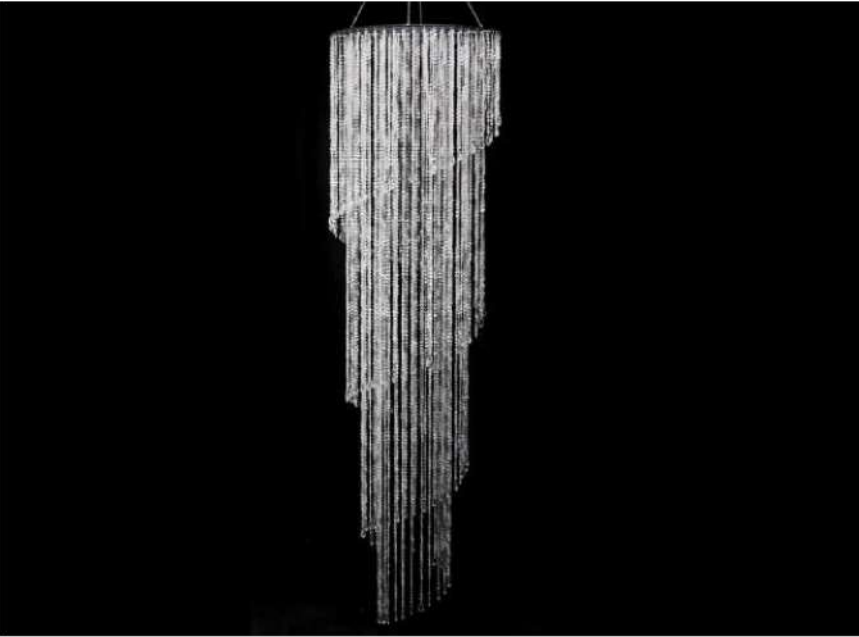

Electrical Characteristics:

- 💡 19x LED BULB GU10
- ⚡ 100-240V 50/60 Hz
- 🔌 Switch of the home switcher
- 📏 Height adjustable
- 🌀 Cord length: max to 150 cm

Materials:

Shade: Crystal glass & steel
Base: Stainless steel

Certificates:

GOLD/TRANSPARENT