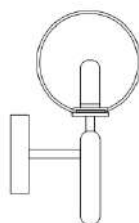

Product family:

GOLD