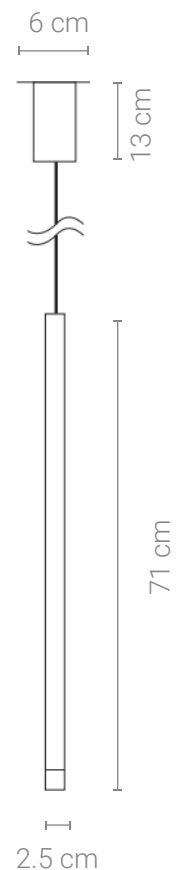

**Electrical
Characteristics:**

- 💡 LED SMD 2835
- ⚡ 100-240V 50/60 H
- Power: 3W 3000K
- Switch of home switcher
- ↕ Higher adjustable ☐ YES
- 🌀 Cord length: max to 150 cm

Materials:

Body: Steel
Base: Stainless steel

Certificates: