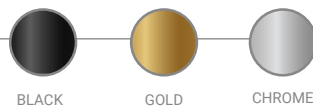

- Shade: Glass
- Base: Steel
- Body: Steel

Certificates:

Product Family:

Electrical Characteristics:

- 💡 LED SMD 2835
- ⚡ 100-240V 50/60 H
- ⚙️ Power: 8W 3000K
- 🔌 Switch of home switcher
- 📏 Height adjustable YES
- 🌀 Cord length: 150 cm