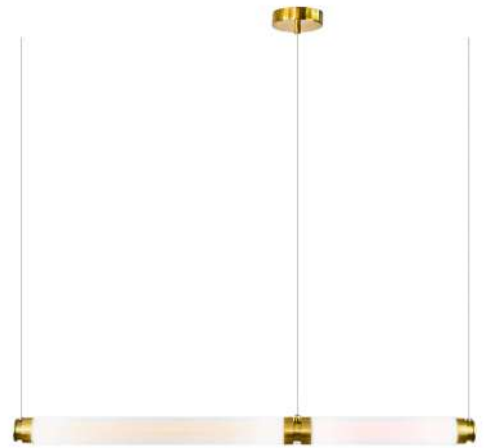

Electrical Characteristics:

💡 LED SMD 2835

⚡ 100-240V 50/60 H

Power: 7W 3000K

Switch of home switcher

⬆️ Heigher adjustable ☐ YES

📏 Cord length: 150 cm