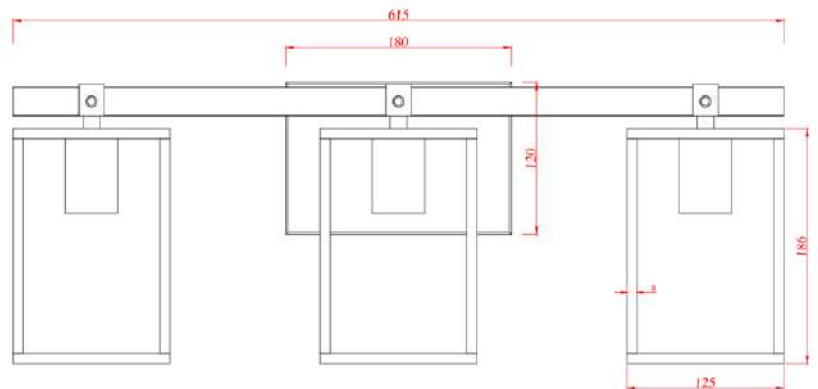

Electrical Characteristics:

- 💡 3x LED BULB E27
- 🔌 Switch of the home switcher
- 📏 Height adjustable YES

Materials:

Shade: Glass

Base: Steel

Certificates:

BLACK

Electrical Characteristics: