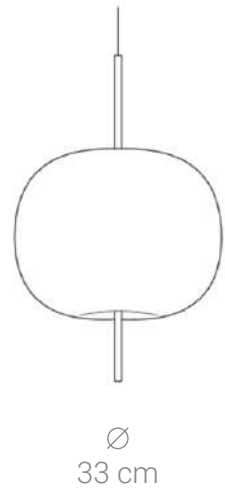

Certificates:

Product family: