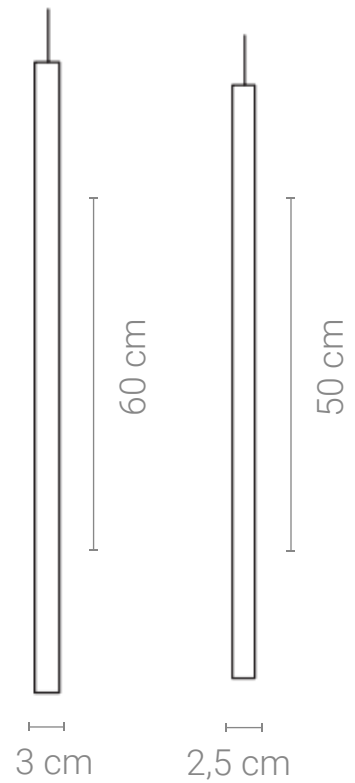

Materials:

Shade: Steel
Base: Steel

Certificates:

GOLD

Electrical Characteristics:

- 💡 LED SMD 2835
- ⚡ 100-240V 50/60 H
- ⚙️ Power: 12W 4000K
- 🔌 Switch of home switcher
- 📏 Height adjustable YES
- 🌀 Cord length: 150 cm
- 📶 Remote control; Dimmable

Materials:

Body: Steel
Base: Steel

Certificates:

Electrical Characteristics:

- 💡 LED SMD 2835
- ⚡ 100-240V 50/60 H
- ⚙️ Power: 16W 3000K
- 🔌 Switch of home switcher
- 📏 Height adjustable YES
- 🌀 Cord length: 150 cm