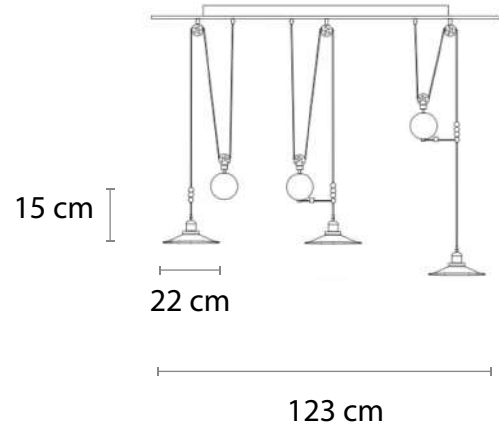

- 💡 3x LED BULB E27
- ⚡ 100-240V 50/60 Hz
- 🔌 Switch of home switcher
- ⏴ Heigher adjustable
- 🌀 Cord length: max to 150 cm

Materials:

Shade: Steel

Base: Steel

Certificates:

IP20

LED

✓ RoHS