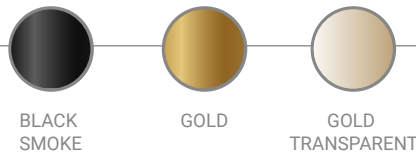

Product Family: