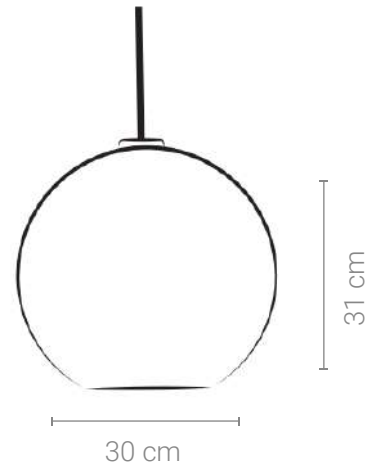

Certificates:

Product Family: