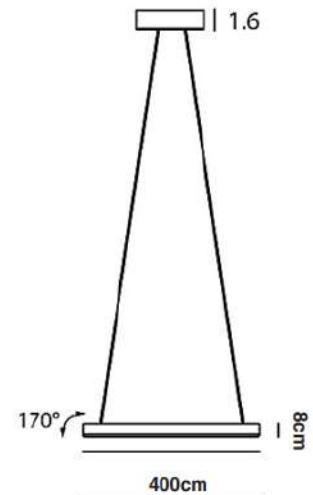

Certificates: