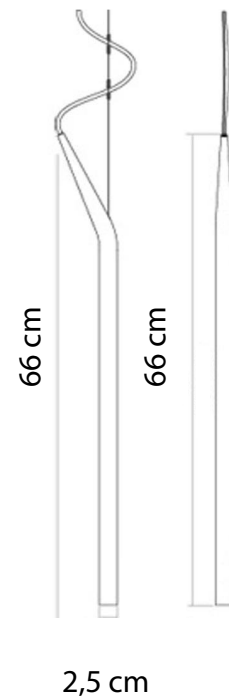

**Electrical
Characteristics:**

- 💡 LED SMD 2835
- ⚡ 100-240V 50/60 H
- Power: 3W 3000K
- Switch of home switcher
- ↕ Higher adjustable YES
- 🌀 Cord length: max to 150 cm

Materials:

Body: Steel
Base: Stainless steel

Certificates:

**Electrical
Characteristics:**

- 💡 LED SMD 2835
- ⚡ 100-240V 50/60 H
- ⚙️ Power: 15W 3000K
- 🔌 Switch of home switcher
- 📏 Height adjustable YES
- 🌀 Cord length: 150 cm

Materials:

Body: Aluminium
Base: Stainless steel

Certificates:

Electrical Characteristics:

- 💡 LED SMD 2835
- ⚡ 100-240V 50/60 H
- ⚙️ Power: 25W 3000K
- 🕸️ Switch of home switcher
- ⬆️ Height adjustable YES
- 🌀 Cord length: 150 cm

Materials:

Body: Aluminium