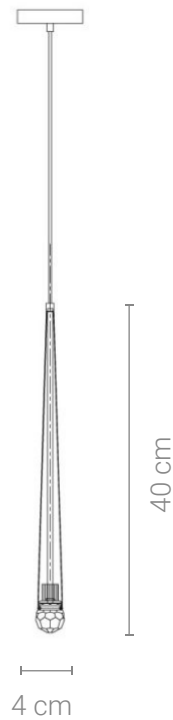

Electrical Characteristics:

- 💡 LED SMD 2835
- ⚡ 100-240V 50/60 H
- ⚙️ Power: 8W 3000K
- 🔘 Switch of home switcher
- 📏 Height adjustable YES
- 🌀 Cord length: 150 cm

Certificates:

Materials:

Shade: Acrylic & Aluminum

Base: Stainless steel

BLACK

GOLD

CHROME

Electrical Characteristics:

- 💡 LED G9
- ⚡ 100-240V 50/60 H
- 🔌 Switch of home switcher
- 📏 Height adjustable YES
- 🌀 Cord length: max to 150 cm

Certificates:

Materials: