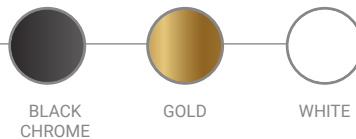

Certificates: