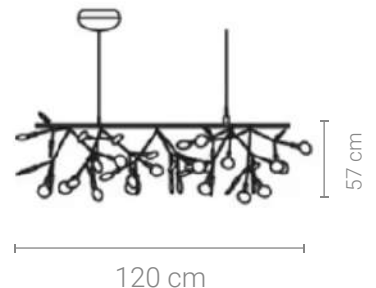

Electrical Characteristics:

- 💡 LED BULB
- ⚡ 100-240V 50/60 H
- ⚙️ Power: 54W 3000K = 108x LED bulbs
- 🔌 Switch of home switcher
- ⬆️ Higher adjustable ☐ YES
- 📏 Cord length: max 150 cm

Materials:

- Body: Steel
- Base: Steel

Certificates:

Product family:

120 cm

57 cm