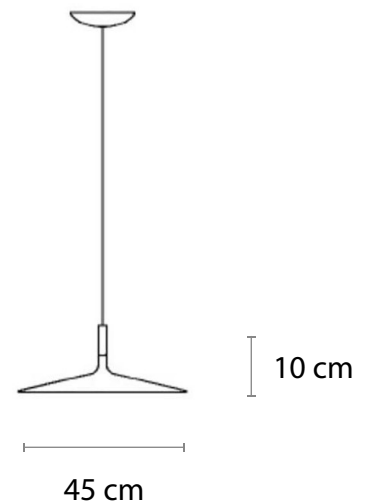

Materials:

- Shade: Stainless steel
- Base: Stainless steel

Certificates:

GREY