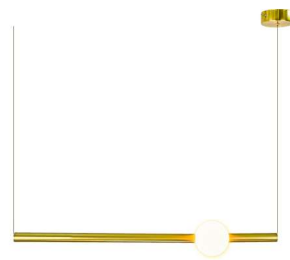

Certificates:

Product family:

S91-A

S91-B

S91-C

Electrical Characteristics:

- 💡 LED SMD 2835
- ⚡ 100-240V 50/60 H
- ⚙️ Power: 24W 3000K
- 🔌 Switch of home switcher
- 📏 Height adjustable YES
- 🌀 Cord length: Max to 150 cm