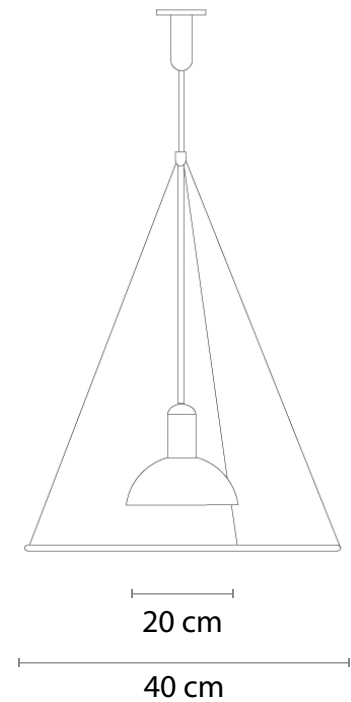

F

BLACK

Electrical Characteristics:

- 💡 1 x LED bulb E27
- ⚡ 100-240V 50/60 H
- 🖱️ Switch of home switcher
- 📏 Height adjustable YES
- 🌀 Cord length: Max to 150 cm

Materials:

Head: Aluminium

Body: Steel

Certificates:

Dimensions:

- H: 5 cm / Ø 23 cm
- H: 5 cm / Ø 30 cm
- H: 5 cm / Ø 40 cm
- H: 5 cm / Ø 50 cm
- H: 5 cm / Ø 60 cm
- H: 5 cm / Ø 80 cm
- H: 5 cm / Ø 100 cm

Materials:

- Shade: Acrylic
- Base: Aluminum
- Body: Aluminum