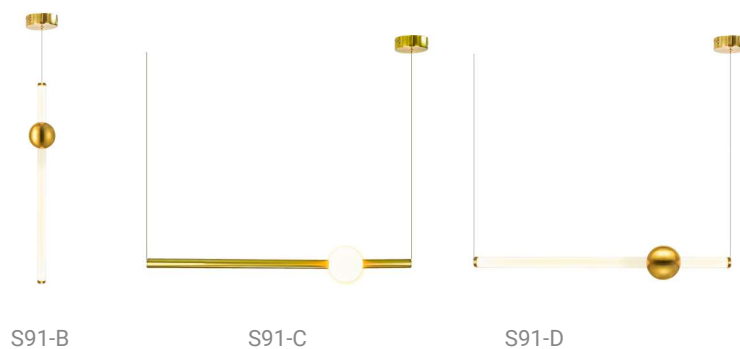

Certificates:

Product family:

BLACK CHROME

FLOOR LAMP

TABLE LAMP

WALL LAMP

Electrical Characteristics:

- 💡 LED SMD 2835
- ⚡ 100-240V 50/60 H
- Power: 30W 3000K
- Switch of home switcher
- ⬆️ Higher adjustable YES
- 🌀 Cord length: 150 cm

Electrical Characteristics:

- 💡 LED SMD 2835
- ⚡ 100-240V 50/60 H
- Power: 6W 3000K
- 🔘 Switch of home switcher
- ⬆️ Height adjustable YES
- 🔧 Cord length: Max to 150 cm

Materials:

- Shade: Glass
- Body: Steel
- Base: Steel

Certificates:

Product family:

Electrical Characteristics:

- 💡 LED SMD 2835
- ⚡ 100-240V 50/60 H
- Power: 6W 3000K
- 🔌 Switch of home switcher
- ⬆️ Height adjustable YES
- 🔧 Cord length: Max to 150 cm

Materials: