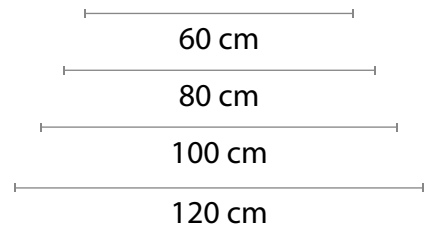

BLACK

WHITE

GOLD

CHROME

ROSE GOLD

GREY

Electrical Characteristics:

- 💡 LED SMD 2835
- ⚡ 100-240V 50/60 H
- ⚙️ Power: 54W 3000, 4000, 6000K
- 🔌 Switch of home switcher
- 📏 Height adjustable YES
- 🌀 Cord length: Max to 150 cm
- 📶 Remote control; Dimmable