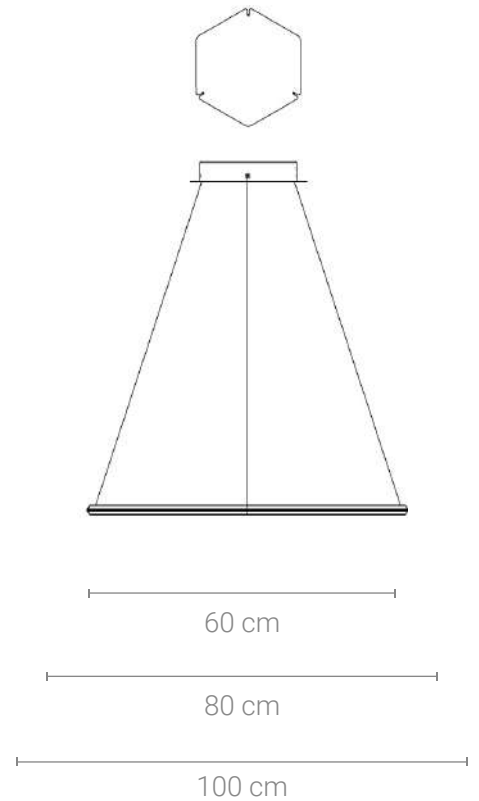

GOLD

WALL LAMP

Electrical Characteristics:

- 💡 LED SMD 2835 100-240V 50/60 H
- ⚡ Power: 21W 3000, 4000, 6000K for \varnothing 60 cm
Power: 28W 3000, 4000, 6000K for \varnothing 80 cm
Power: 42W 3000, 4000, 6000K for \varnothing 100 cm
- 🔌 Switch of home switcher
- ⬆️ Height adjustable YES
- 🌀 Cord length: 150 cm
- 📶 Remote Control, Dimmable