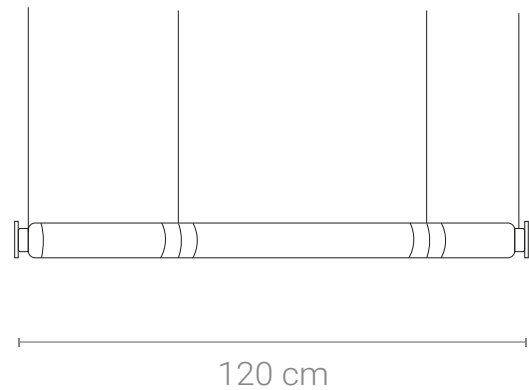

Materials:

- Shade: Glass
- Body: Steel
- Base: Steel

Certificates:

BLACK

Electrical Characteristics:

- 💡 LED SMD 2835
- ⚡ 100-240V 50/60 H
Power: 7W 3000K
Switch of home switcher
- ⬆️ Height adjustable YES
- 📏 Cord length: 150 cm

Materials:

- Shade: Glass
- Body: Steel

Certificates:

GOLD

Electrical Characteristics:

- 💡 LED SMD 2835
- ⚡ 100-240V 50/60 H
Power: 7W 3000K
- Switch of home switcher
- ⬆️ Heigher adjustable YES
- 📏 Cord length: 150 cm

Materials:

- Shade: Glass
- Body: Steel

Certificates:

GOLD

Electrical Characteristics:

- 💡 LED SMD 2835
- ⚡ 100-240V 50/60 H
Power: 7W 3000K
Switch of home switcher
- ⬆️ Height adjustable YES
- 📏 Cord length: 150 cm

Switch of home switcher

⬆️ Heigher adjustable YES

📏 Cord length: 150 cm

Materials:

Shade: Glass

Body: Steel

Certificates:

GOLD