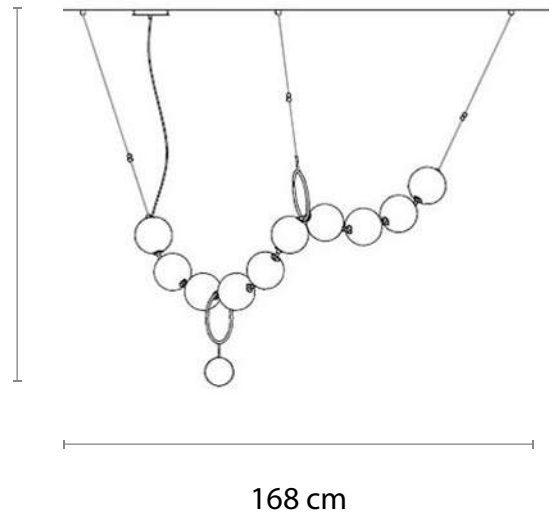

Electrical Characteristics:

- 💡 LED SMD 2835
- ⚡ 100-240V 50/60 H
- 🔌 Switch of home switcher
- 📏 Height adjustable ☐ YES
- 🌀 Cord length: Max to 150 cm

117 cm