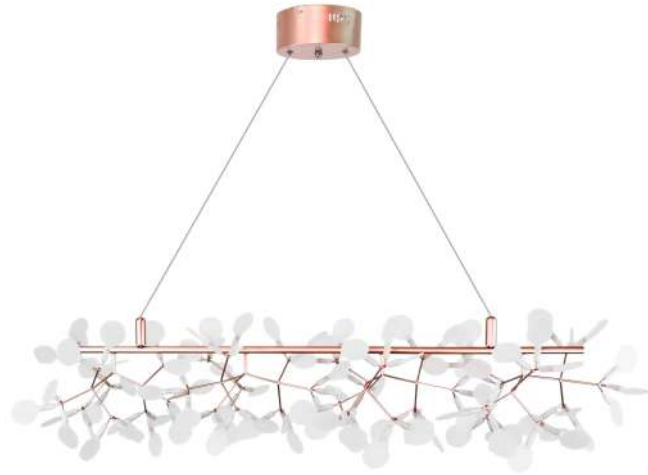

GOLD

ROSE GOLD

COPPER BROWN

Product family:

CEILING LAMP
S18-B

CEILING LAMP
S18-C

Electrical Characteristics:

- 💡 LED BULB
- ⚡ 100-240V 50/60 H
- ⚙️ Power: 54W 3000K = 108x LED bulbs
- 🔌 Switch of home switcher
- ⬆️ Higher adjustable YES
- 📏 Cord length: max 150 cm