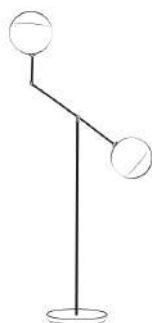

Product Family:

FLOOR LAMP