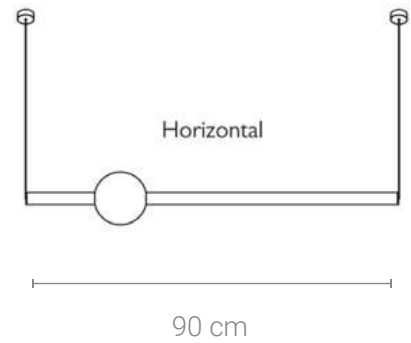

⬆️ Height adjustable YES

📏 Cord length: Max to 150 cm

Materials:

Shade: Glass

Body: Steel

Base: Steel

Certificates:

Product family:

S91-A

S91-B

S91-D

Electrical Characteristics:

- 💡 LED SMD 2835
- ⚡ 100-240V 50/60 H
- ⚙️ Power: 6W 3000K
- 🔌 Switch of home switcher
- 📏 Height adjustable YES
- 🌀 Cord length: Max to 150 cm

Materials:

- Shade: Glass
- Body: Steel
- Base: Steel