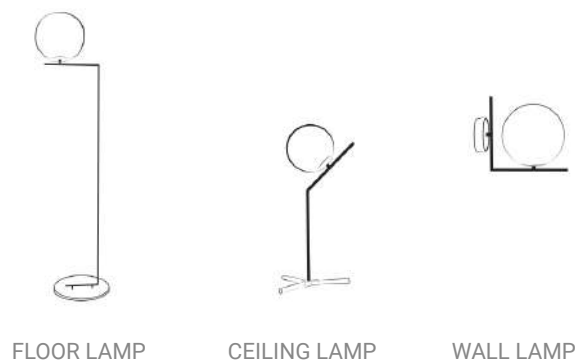

- 💡 Small LED bulbs
- ⚡ Voltage: 180-240V 50/60 Hz
- ⚙️ Power: 26W
- 🔌 Switch of the home switcher
- 📏 Height adjustable
- 🌀 Cord length: max to 150 cm

50 cm

Materials:

Shade: Stainless steel

Base: Stainless steel

Certificates:

IP20

LED

✓ RoHS

CHROME

Electrical Characteristics:

- 💡 LED BULB E14/E27
- ⚡ 100-240V 50/60 H
- 🔌 Switch of home switcher
- 📏 Height adjustable
- 🌀 Cord length: 150 cm YES

Materials:

- Shade: Glass
- Base: Steel
- Body: Steel

Certificates:

Product Family:

Electrical Characteristics:

- 💡 LED SMD 2835
- ⚡ 100-240V 50/60 H
- ⚙️ Power: 8W 3000K
- 🔌 Switch of home switcher
- 📏 Height adjustable YES
- 🌀 Cord length: 150 cm