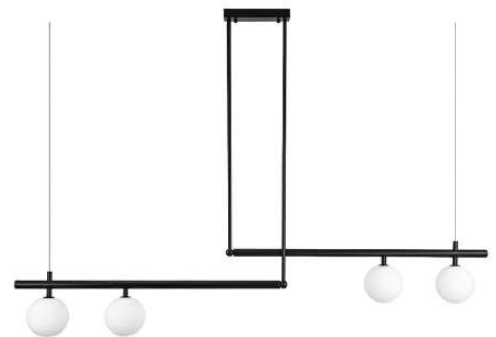

120 cm

Materials:

Body: Steel

Base: Steel

Certificates:

IP20

CE

LED

RoHS

F

BLACK

GOLD