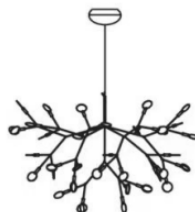

CEILING LAMP
S18-C