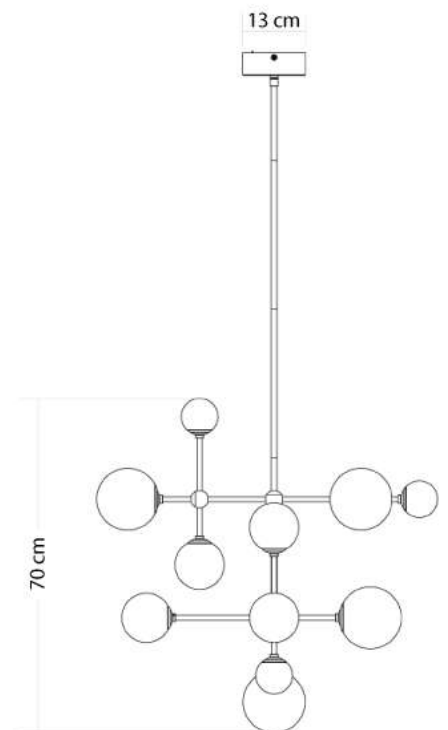

Certificates:

IP20

LED

✓ RoHS