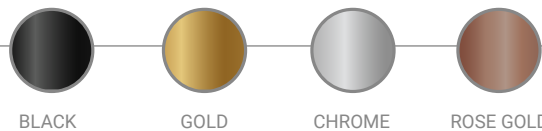

Certificates: