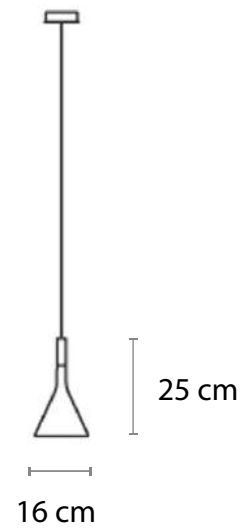

Materials:

- Shade: Plastificated gum
- Base: Stainless steel

Certificates:

GREY