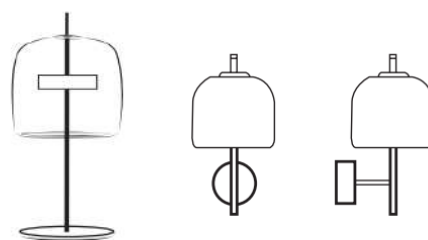

Base: Steel

Certificates:

Electrical Characteristics:

- 💡 LED SMD 2835
- ⚡ 100-240V 50/60 H
- ⚙️ Power: 12W 3000K
- 🔌 Switch of home switcher
- 📏 Height adjustable YES
- 🌀 Cord length: 150 cm

Materials:

- Shade: Glass & Aluminum
- Base: Stainless steel
- Body: Stainless steel

Certificates:

Product family:

TABLE LAMP

WALL LAMP

**Electrical
Characteristics:**

- 💡 8 x LED BULB G9
- ⚡ 100-240V 50/60 H
- 🔘 Switch of home switcher
- 📏 Height adjustable YES
- 🌀 Cord length: 150 cm

Materials: