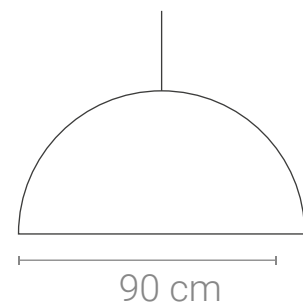

Materials:

Shade: Glass

Base: Steel

Certificates:

BLACK

WHITE

GOLD

BROWN