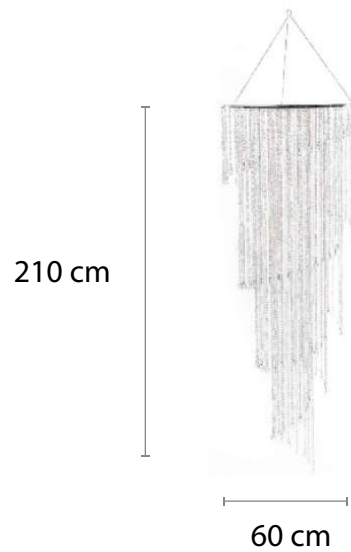

GOLD

GOLD
TRANSPARENT

Electrical Characteristics:

- 💡 19x LED BULB GU10
- ⚡ 100-240V 50/60 Hz
- 🔌 Switch of the home switcher
- 📏 Height adjustable
- 🌀 Cord length: max to 150 cm

Materials:

Shade: Crystal glass & steel
Base: Stainless steel