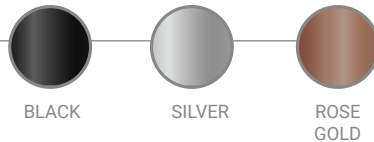

Certificates: