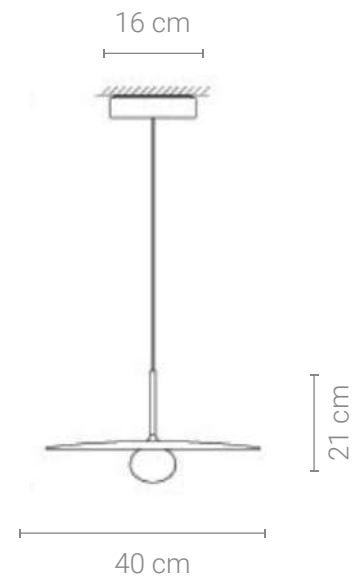

- Shade: Glass
- Base: Steel
- Body: Steel

Certificates:

Product Family:

Electrical Characteristics:

- 💡 LED SMD 2835
- ⚡ 100-240V 50/60 H
- ⚙️ Power: 8W 3000K
- 🔌 Switch of home switcher
- 📏 Height adjustable YES
- 🌀 Cord length: 150 cm

Electrical Characteristics:

- 💡 LED SMD 2835
- ⚡ 100-240V 50/60 H
- ⚙️ Power: 8W 3000K
- 🔘 Switch of home switcher
- 📏 Height adjustable YES
- 🌀 Cord length: 150 cm

Certificates:

Materials:

Shade: Acrylic & Aluminum

Base: Stainless steel

BLACK

GOLD

CHROME

Electrical Characteristics:

- 💡 LED G9
- ⚡ 100-240V 50/60 H
- 🔌 Switch of home switcher
- 📏 Height adjustable YES
- 🌀 Cord length: max to 150 cm

Certificates:

Materials:

Shade: Acrylic & Steel

Base: Steel

BLACK

GREY

Electrical Characteristics:

- 💡 LED SMD 2835
- ⚡ 100-240V 50/60 H
- ⚙️ Power: 12W 3000K
- 🔘 Switch of home switcher
- 📏 Height adjustable YES
- 🔌 Cord length: 150 cm