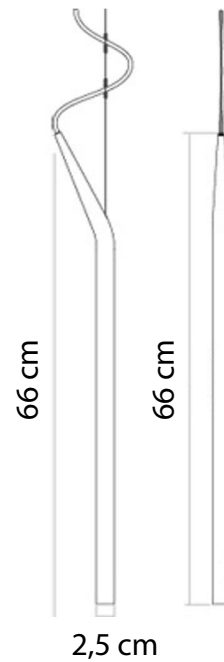

**Electrical
Characteristics:**

- 💡 LED SMD 2835
- ⚡ 100-240V 50/60 H
- Power: 3W 3000K
- Switch of home switcher
- ↕ Higher adjustable YES
- 🌀 Cord length: max to 150 cm

Materials:

Body: Steel
Base: Stainless steel

Certificates:

**Electrical
Characteristics:**

- 💡 LED SMD 2835
- ⚡ 100-240V 50/60 H
- ⚙️ Power: 15W 3000K
- 🔌 Switch of home switcher
- 📏 Height adjustable YES
- 🌀 Cord length: 150 cm

Materials:

Body: Aluminium
Base: Stainless steel