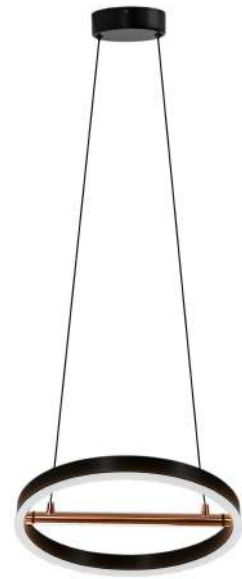

Materials:

Shade: Glass

Body: Steel

Certificates:

Electrical Characteristics:

- 💡 LED SMD 2835
- ⚡ 100-240V 50/60 H
- ⚙️ Power: 24W 4000K
- 🔌 Switch of home switcher
- 📏 Height adjustable YES
- 🌀 Cord length: Max to 150 cm