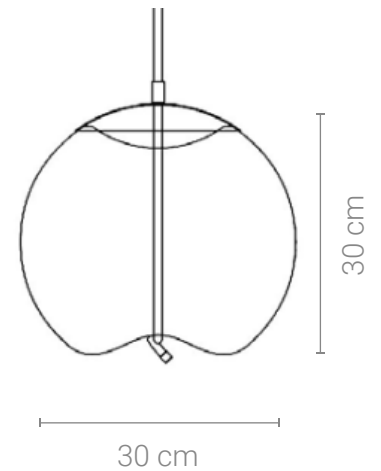

Certificates:

Product family:

**Electrical
Characteristics:**

- 💡 LED SMD 2835
- ⚡ 100-240V 50/60 H
- ⚙️ Power: 12W 3000K
- 🔘 Switch of home switcher
- 📏 Height adjustable YES
- 🌀 Cord length: 150 cm

Materials:

- Shade: Glass
- Head: Aluminium
- Base: Steel

Certificates:

Product family:

Electrical Characteristics:

- 💡 LED SMD 2835
- ⚡ 100-240V 50/60 H
- ⚙️ Power: 12W 3000K
- 🔌 Switch of home switcher
- 📏 Height adjustable YES
- 🌀 Cord length: 150 cm

Materials:

- Shade: Glass
- Head: Aluminium
- Base: Steel

Certificates:

Product family:

Electrical Characteristics:

- 💡 LED SMD 2835
- ⚡ 100-240V 50/60 H
- ⚙️ Power: 12W 3000K
- 🔘 Switch of home switcher
- ↕️ Height adjustable YES
- 🌀 Cord length: 150 cm