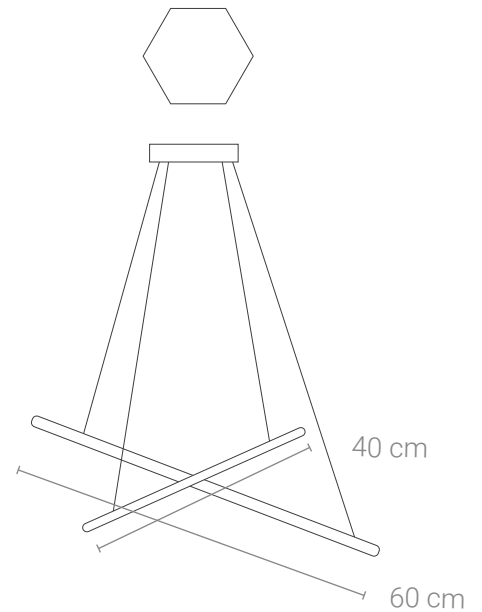

GOLD

WALL LAMP

Electrical Characteristics:

- 💡 LED SMD 2835 100-240V 50/60 H
- ⚡ Power: 21W 3000, 4000, 6000K for \varnothing 60 cm
Power: 28W 3000, 4000, 6000K for \varnothing 80 cm
Power: 42W 3000, 4000, 6000K for \varnothing 100 cm
- 🔌 Switch of home switcher
- ⬆️ Height adjustable YES
- 🌀 Cord length: 150 cm
- 📶 Remote Control, Dimmable

-  LED SMD 2835
-  100-240V 50/60 H
-  Power: 28W 3000, 4000, 6000K
-  Switch of home switcher
-  Height adjustable YES
-  Cord length: 150 cm
-  Remote Control, Dimmable

Certificates:

Materials:

Base: Aluminum
& Acrylic