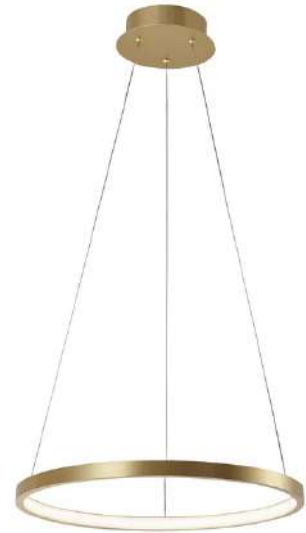

BLACK

WHITE

GOLD

CHROME

ROSE GOLD

GREY

Electrical Characteristics:

- 💡 LED SMD 2835
- ⚡ 100-240V 50/60 H
- ⚙️ Power: 54W 3000, 4000, 6000K
- 🔌 Switch of home switcher
- 📏 Height adjustable YES
- 🌀 Cord length: Max to 150 cm
- 📶 Remote control; Dimmable