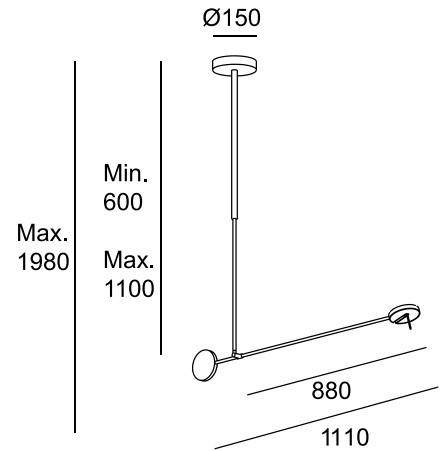

Certificates: