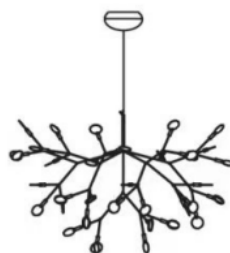

GOLD

ROSE GOLD

COPPER BROWN

Product family:

CEILING LAMP
S18-B

CEILING LAMP
S18-C

Electrical Characteristics:

- 💡 LED BULB
- ⚡ 100-240V 50/60 H
- ⚙️ Power: 54W 3000K = 108x LED bulbs
- 🔌 Switch of home switcher
- ⬆️ Higher adjustable YES
- 📏 Cord length: max 150 cm