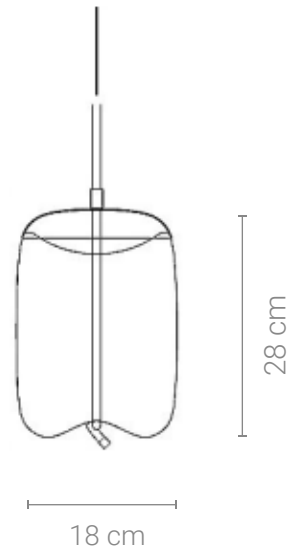

Materials:

- Shade: Glass
- Base: Steel
- Body: Steel

Certificates:

Product family:

Electrical Characteristics:

- 💡 LED SMD 2835
- ⚡ 100-240V 50/60 H
- ⚙️ Power: 24W 4000K
- 🔌 Switch of home switcher
- 📏 Height adjustable YES
- 🌀 Cord length: max to 150 cm

F

BLACK

WOOD

Electrical Characteristics:

- 💡 LED SMD 2835
- ⚡ 100-240V 50/60 H
- ⚙️ Power: 12W 3000K
- 🔘 Switch of home switcher
- 📏 Height adjustable YES
- 🌀 Cord length: 150 cm

Materials:

- Shade: Glass
- Head: Aluminium
- Base: Steel

Certificates:

Product family:

**Electrical
Characteristics:**

- 💡 LED SMD 2835
- ⚡ 100-240V 50/60 H
- ⚙️ Power: 12W 3000K
- 🔘 Switch of home switcher
- 📏 Height adjustable YES
- 🌀 Cord length: 150 cm

Materials:

- Shade: Glass
- Head: Aluminium
- Base: Steel

Certificates:

Product family:

Electrical Characteristics:

- 💡 LED SMD 2835
- ⚡ 100-240V 50/60 H
- ⚙️ Power: 12W 3000K
- 🔌 Switch of home switcher
- 📏 Height adjustable YES
- 🌀 Cord length: 150 cm