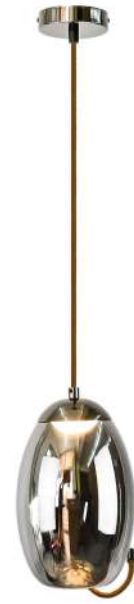

Electrical Characteristics:

- 💡 LED SMD 2835
- ⚡ 100-240V 50/60 H
- ⚙️ Power: 12W 3000K
- 🔘 Switch of home switcher
- 📏 Height adjustable ☐ YES
- 🌀 Cord length: 150 cm

Materials:

- Shade: Glass
- Head: Aluminium
- Base: Steel

Certificates:

Product family: