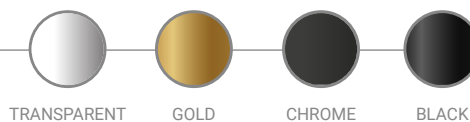

Certificates: