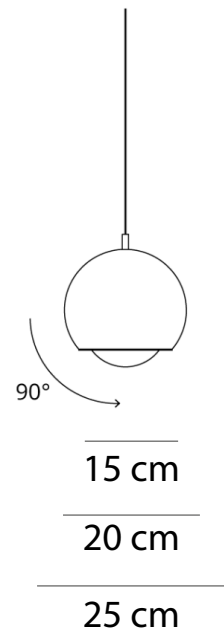

Certificates: