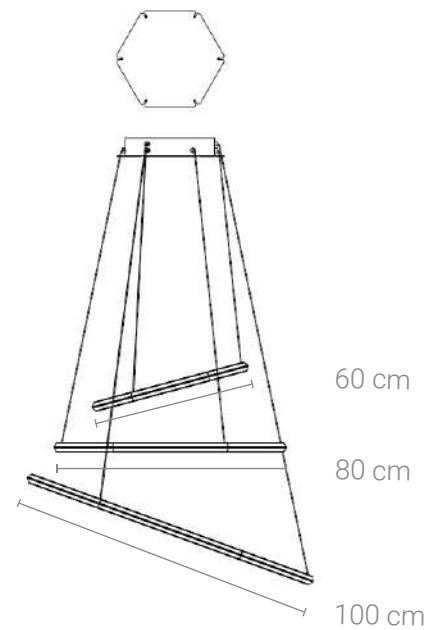

Materials:

Base: Aluminum
& Acrylic

Certificates:

BLACK

WHITE

GOLD

ROSE GOLD