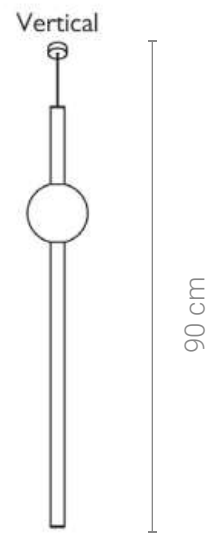

Certificates: