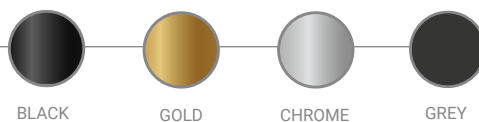

Certificates: