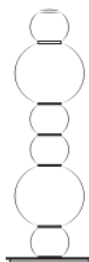

Electrical Characteristics:

- 💡 LED SMD 2835
- ⚡ 100-240V 50/60 H
- ⚙️ Power: 6W 3000K
- 🔘 Switch of home switcher
- 📏 Height adjustable ☐ YES
- 🌀 Cord length: Max to 150 cm

Materials:

Shade: Glass

Base: Steel

Certificates:

Product family:

TABLE LAMP