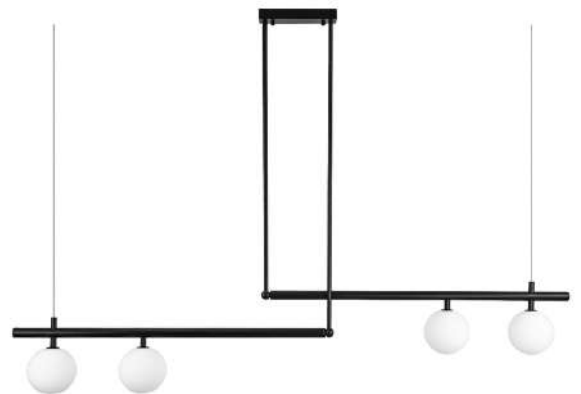

-  8x G9 LED BULBS
-  100-240V 50/60 H
-  Switch of home switcher
-  Height adjustable YES
-  Cord length: 40 or 80 cm

120 cm

Materials:

Body: Steel

Base: Steel

Certificates:

BLACK

GOLD