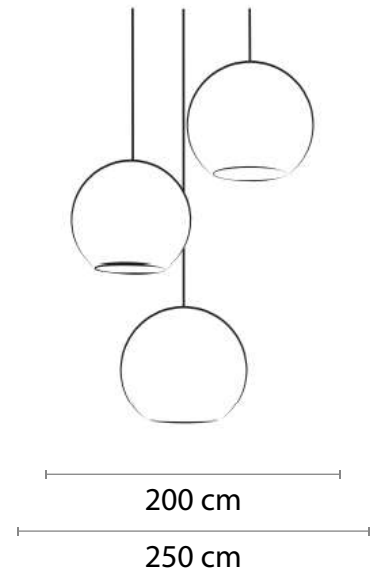

**Electrical
Characteristics:**

- 💡 3xLED BULB E27
- ⚡ 100-240V 50/60 H
- 🏠 Switch of home switcher
- 📏 Height adjustable ☐ YES
- 🌀 Cord length: Max to 150 cm