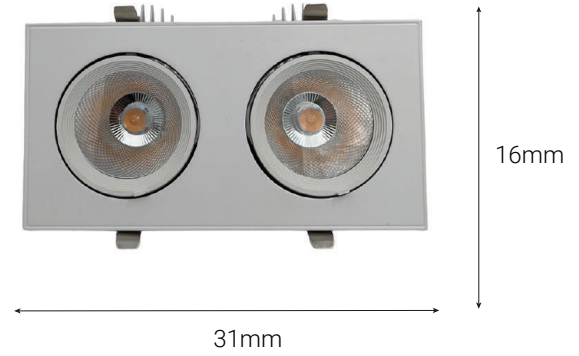

Black

DL23

DL24	LED	IP	CCT	MATERIAL
	16W	20	3000K	Aluminium

DL23	LED	IP	CCT	MATERIAL
	16W	20	3000K	Aluminium

LED PANELS

	LED	IP	CCT	MATERIAL
UP1	3W	20	3000K	Aluminium
	9W		or	
	18W		4000K	
	24W			