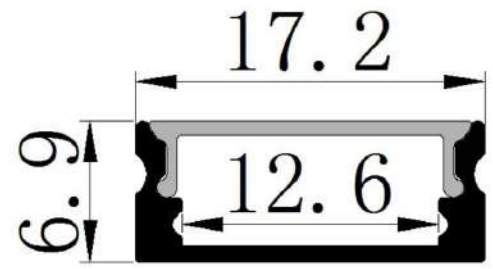

# ALU PROFILES

NPK01	MONTAGE	MATERIAL
	Surface	Aluminium

NPK01

NPK02	MONTAGE	MATERIAL
	Surface	Aluminium

NPK02

NP03	MONTAGE	MATERIAL
	Surface	Aluminium

NP03

UP04	MONTAGE	MATERIAL
	Recessed	Aluminium