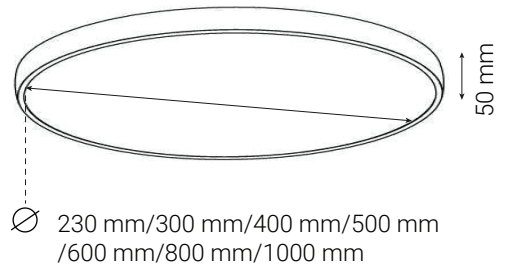

LED	IP	CCT	MATERIAL	DIMMABLE
S174	12W	20	3000K 4000K 6000K	Aluminium Acrylic	Yes
	18W				
	24W				
	36W				
	48W