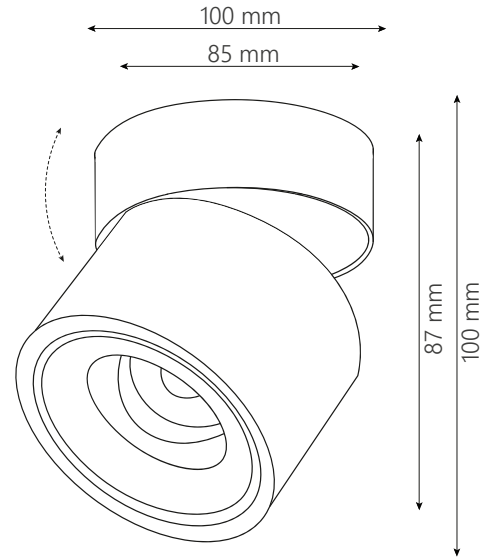

DL07	LED	IP	CCT	MATERIAL
	7W	20	3000K	Aluminium