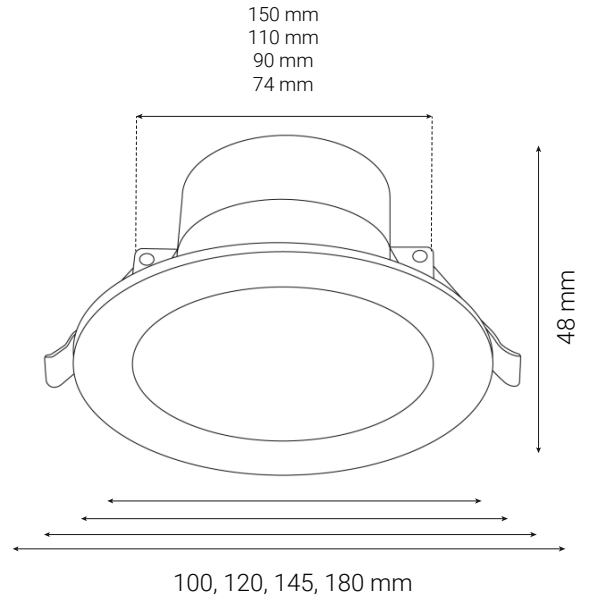

LED	IP	CCT	MATERIAL
DL19	10W	20	3000K or 4000K	Aluminium
	12W			
	18W			
	24W