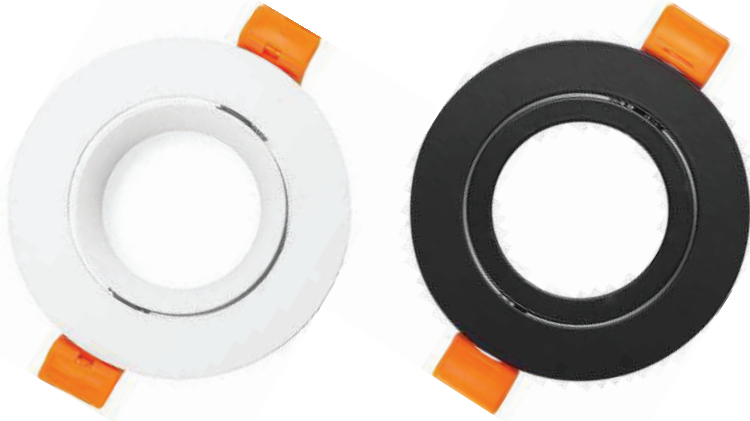

DL14	LED	IP	CCT	MATERIAL
	8W	20	3000K	Aluminium

White Black

DL14

DL15	LED	IP	MATERIAL
	GU10	20	Aluminium

DL15

DL16	LED	IP	MATERIAL
	GU10	20	Aluminium

White

DL17	LED	IP	MATERIAL
	GU10	20	Aluminium