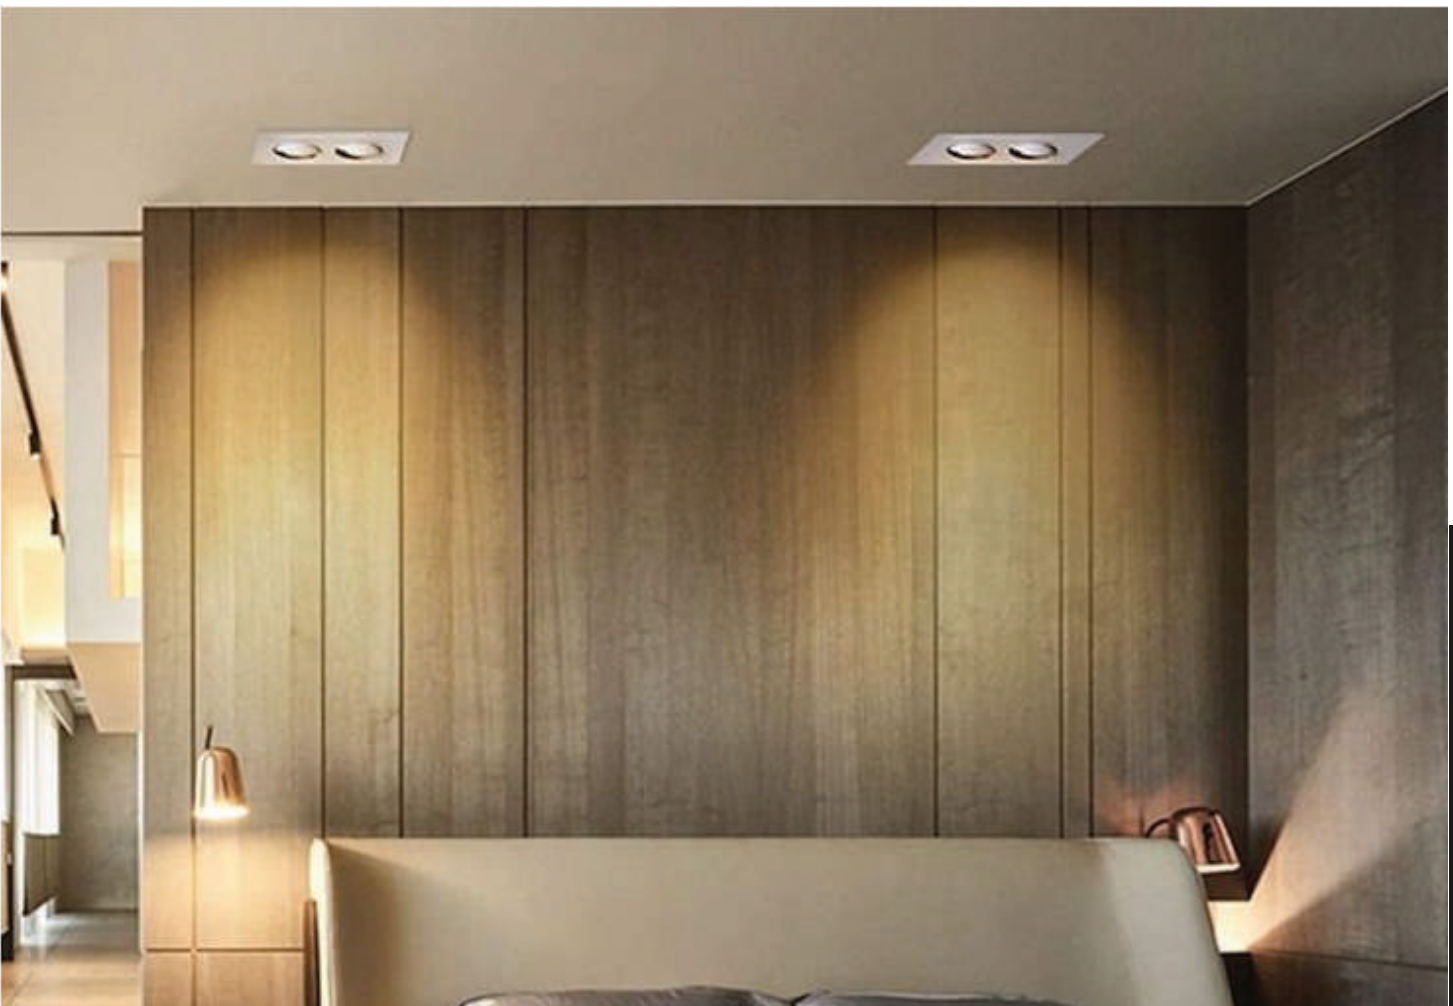

DL23	LED	IP	CCT	MATERIAL
	16W	20	3000K	Aluminium