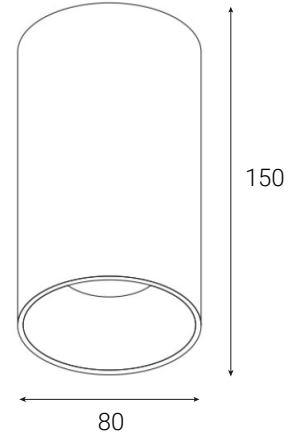

DL24	LED	IP	CCT	MATERIAL
	16W	20	3000K	Aluminium