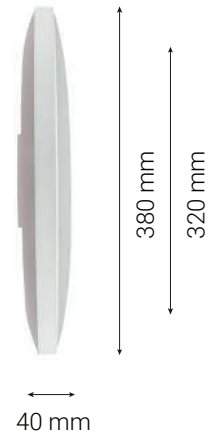

S174	LED	IP	CCT	MATERIAL
	16W 24W	41	3000K 4000K	Aluminium