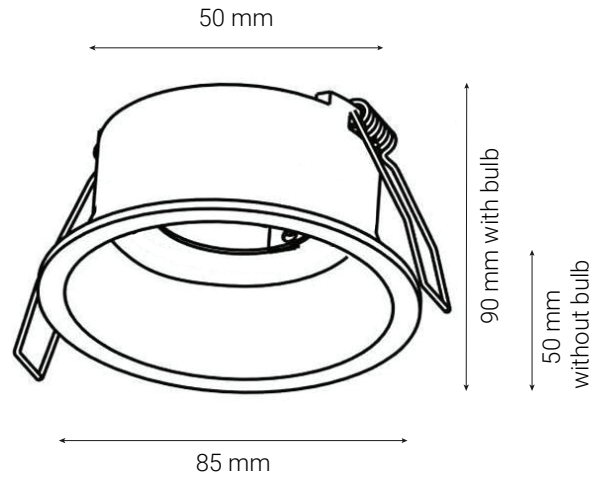

DL16	LED	IP	MATERIAL
	GU10	20	Aluminium