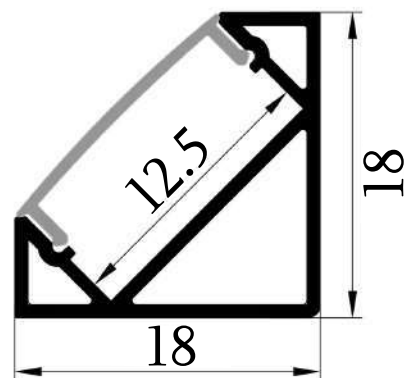

NPK01	MONTAGE	MATERIAL
	Surface	Aluminium

NPK01