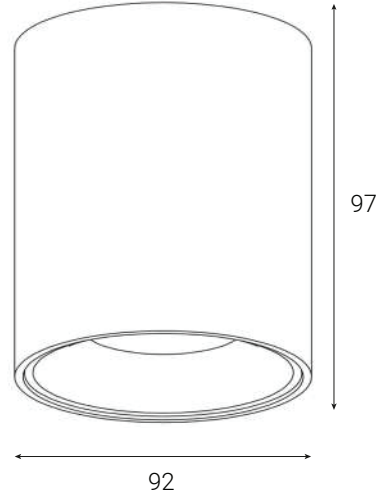

120 mm

90 mm

White Black

DL21

DL22	LED	IP	MATERIAL
	GU10	20	Aluminium

White Black

DL22

DL23	LED	IP	CCT	MATERIAL
	16W	20	3000K	Aluminium