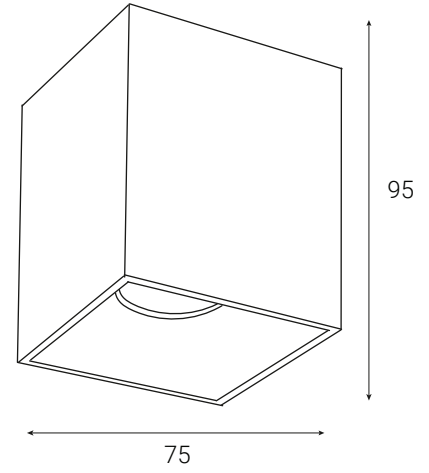

DL14	LED	IP	CCT	MATERIAL
	8W	20	3000K	Aluminium