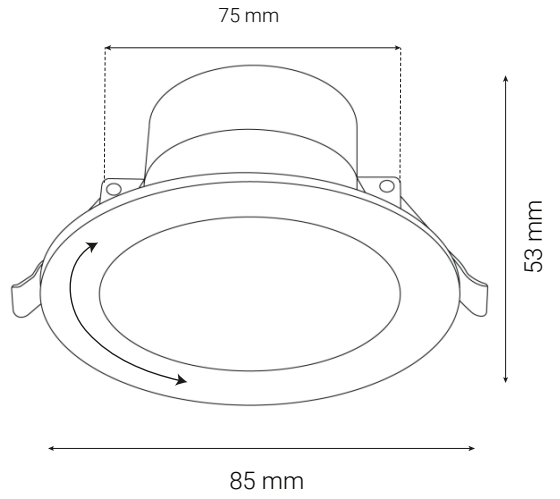

DL20	LED	IP	CCT	MATERIAL
	8W	20	4000K	Aluminium