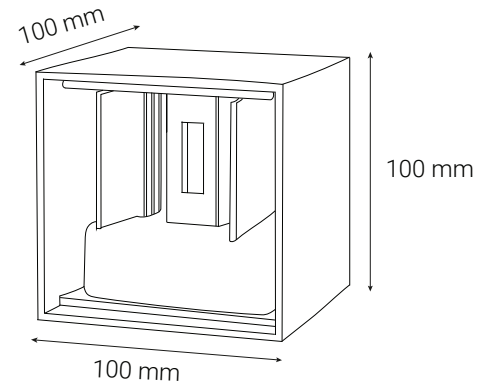

V05	LED	IP	CCT	MATERIAL
	6W	54	4000K	Aluminium