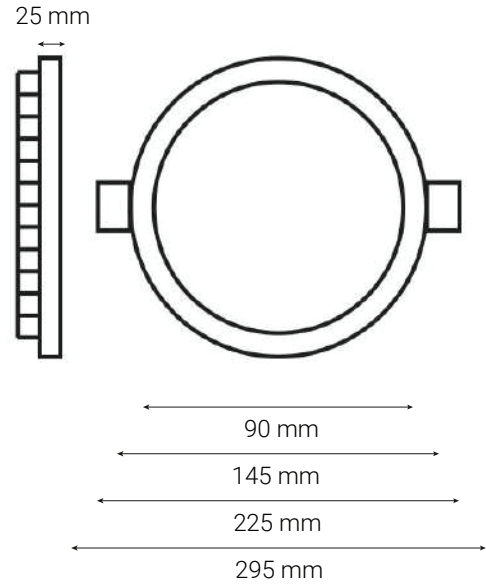

LED	IP	CCT	MATERIAL
UP1	3W	20	3000K	Aluminium
	9W		or	
	18W		4000K	
	24W