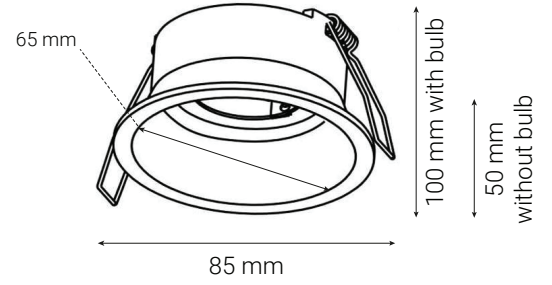

DL17	LED	IP	MATERIAL
	GU10	20	Aluminium