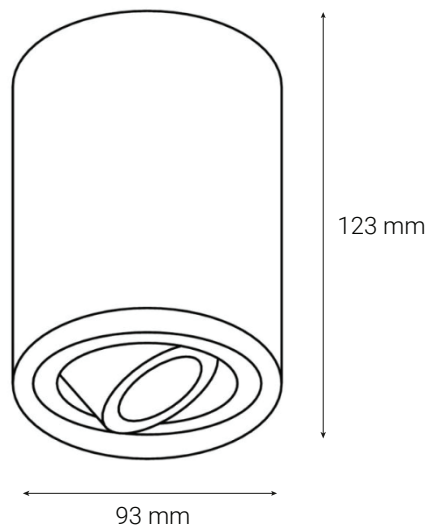

120 mm

90 mm

White Black

DL21

DL22	LED	IP	MATERIAL
	GU10	20	Aluminium

White Black

DL22

DL23	LED	IP	CCT	MATERIAL
	16W	20	3000K	Aluminium