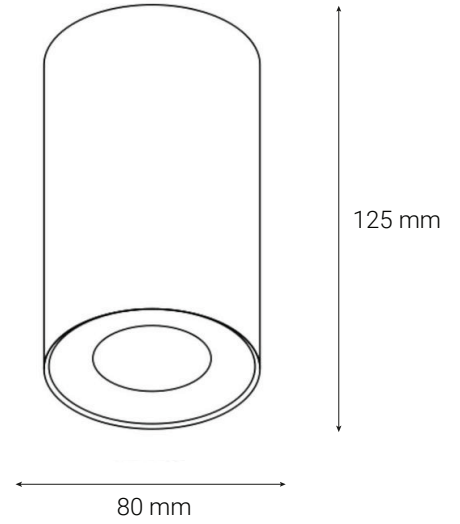

DL18	LED	IP	MATERIAL
	GU10	20	Aluminium

DL18