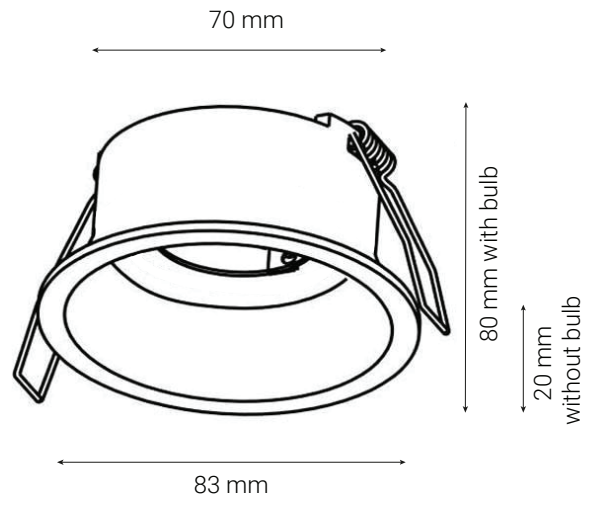

DL15	LED	IP	MATERIAL
	GU10	20	Aluminium

DL15