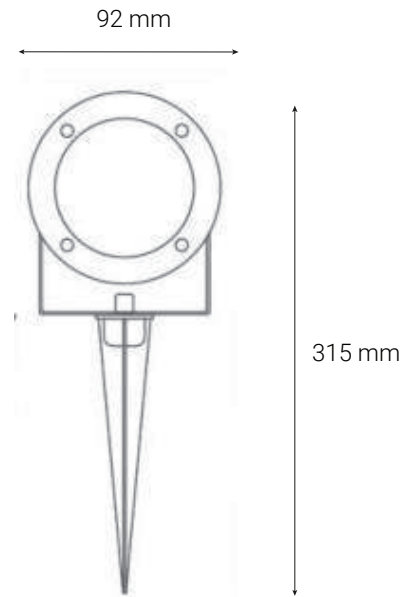

V08	LED	IP	CCT	MATERIAL
	GU10	65	Depends on bulb	Aluminium