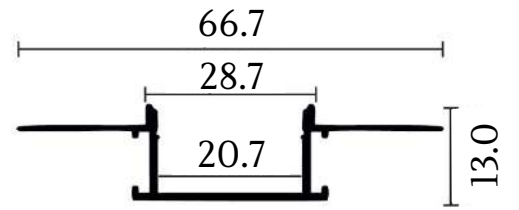

UPK05	MONTAGE	MATERIAL
	Recessed	Aluminium

UPK05