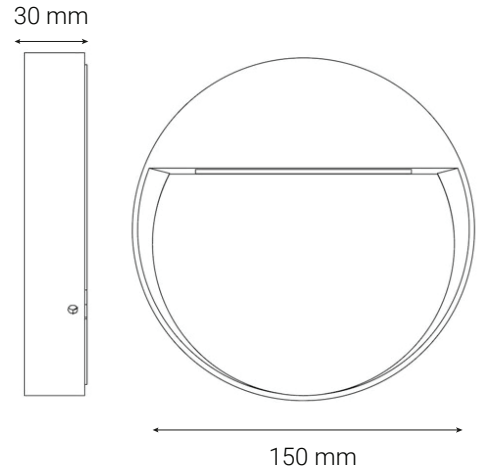

# OUTDOOR LIGHTING

V02	LED	IP	CCT	MATERIAL
	3W	54	4000K	Aluminium

30 mm

150 mm

150 mm

White Black

V03	LED	IP	CCT	MATERIAL
	3W	54	4000K	Aluminium

V04	LED	IP	CCT	MATERIAL
	6W	54	4000K	Aluminium