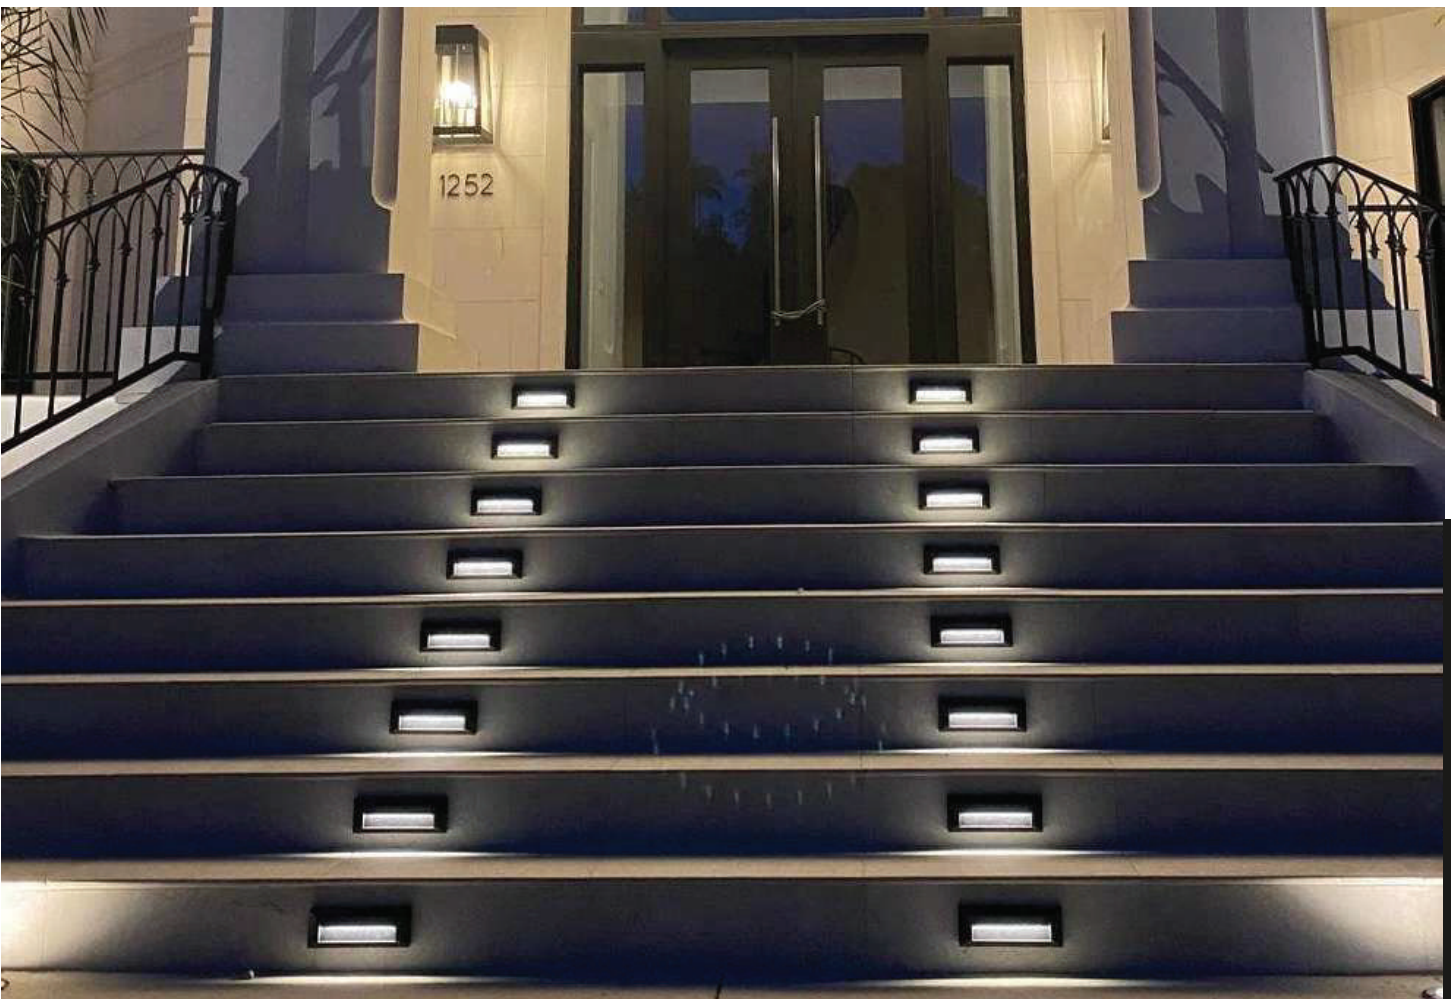

White Black