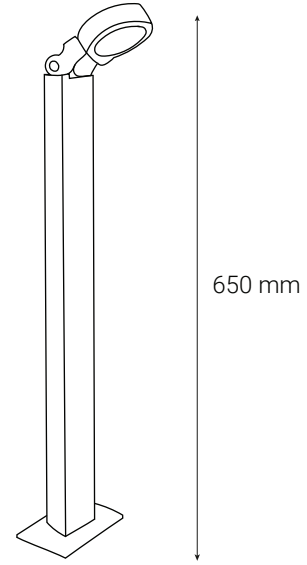

V06	LED	IP	CCT	MATERIAL
	7W	65	3000K	Aluminium