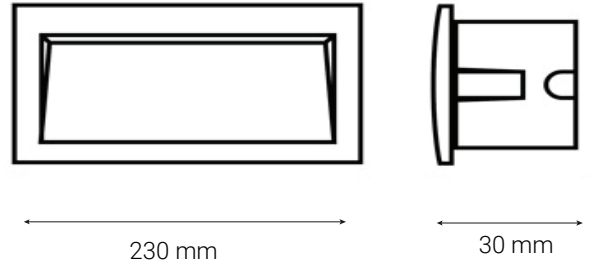

# OUTDOOR LIGHTING

V02	LED	IP	CCT	MATERIAL
	3W	54	4000K	Aluminium

30 mm

150 mm

150 mm

White Black

V03	LED	IP	CCT	MATERIAL
	3W	54	4000K	Aluminium

V04	LED	IP	CCT	MATERIAL
	6W	54	4000K	Aluminium