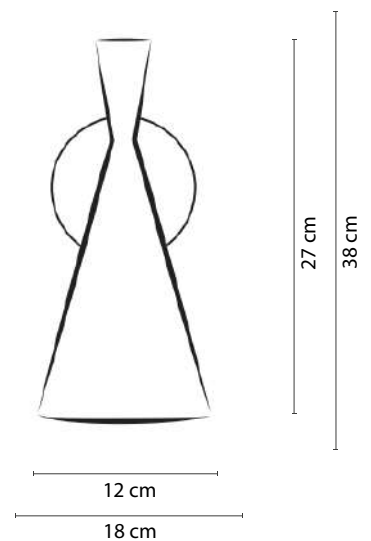

Certificates:

WHITE BODY
GOLDEN INSIDE
WHITE OUTSIDE

BLACK BODY
GOLDEN INSIDE
BLACK OUTSIDE

Product family: