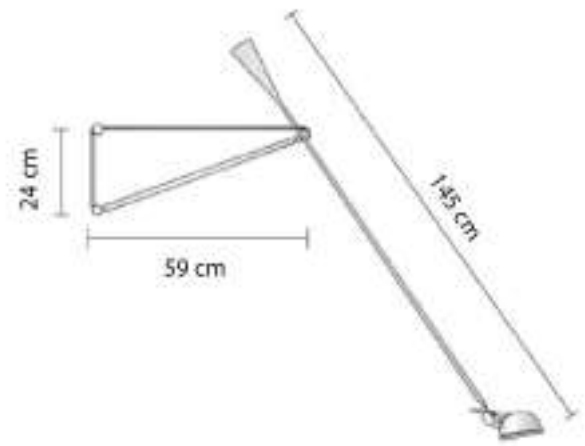

Electrical Characteristics:

- 💡 1×LED BULB E27
- ⚡ 160-240V 50/60 Hz
- 🕸 Switch on the cable
- 📏 Height adjustable ☐ YES

Materials:

Base : Steel
Shade : Steel

Certificates:

BLACK