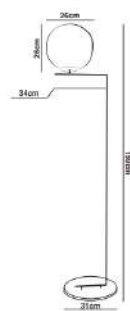

Product family:

FLOOR LAMP