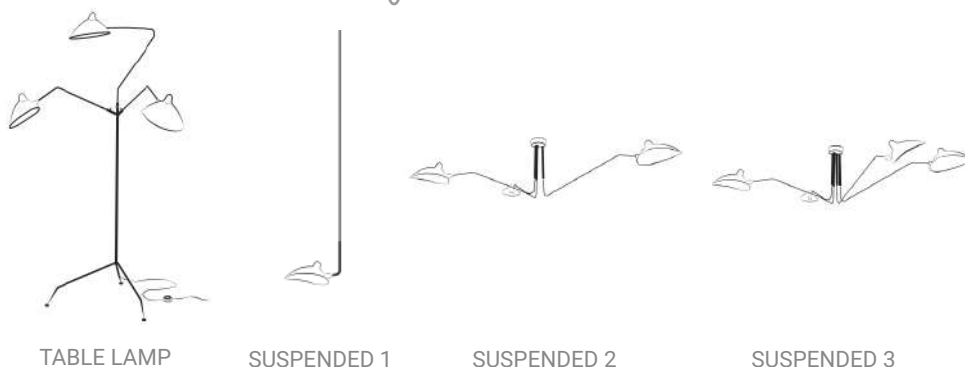

- 💡 2xLED BULB E14
- ⚡ 160-240V 50/60 Hz
- 🕸 Switch on the body
- 📏 Higher adjustable  NO

**Materials:**

Shade: Steel  
Base: Steel

**Certificates:**

**Certificates:**

**Product family:**

TABLE LAMP      SUSPENDED 1      SUSPENDED 2      SUSPENDED 3