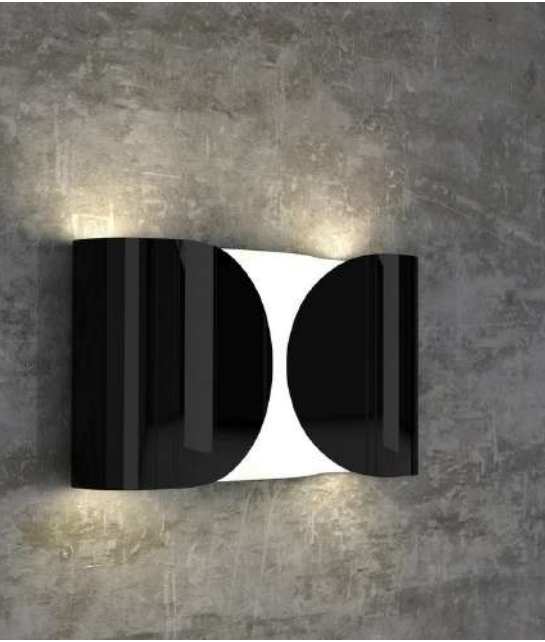

**Materials:**

- Shade: Glass
- Head: Aluminum
- Base: Steel

**Certificates:**

GOLDEN BODY  
GOLD TRANSPARENT SHADE

**Product family:**

FLOOR LAMP

TABLE LAMP

SUSPENDED  
LAMP

### Materials:

Body: Aluminum

Base: Aluminum

BLACK

WHITE

GREY

GOLDEN

ROSE  
GOLD