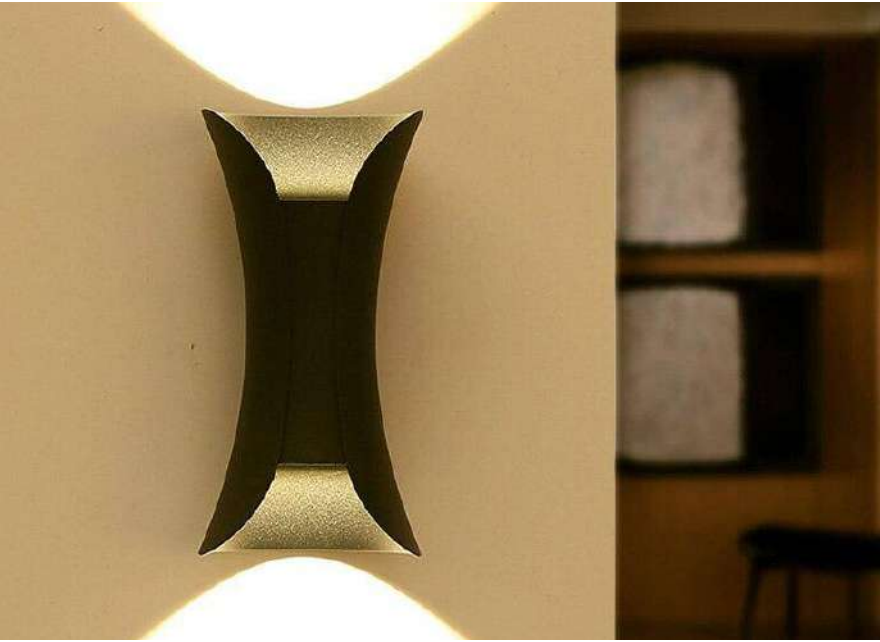

Electrical Characteristics:

- 💡 LED SMD 2835
- ⚡ 160-240V 50/60 Hz
- ⚙️ Power: 3W 4000K
- 🔌 Switch of the room switch
- 📏 Height adjustable ☐