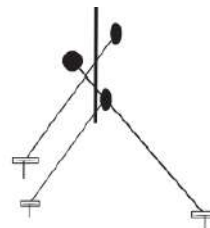

Electrical Characteristics:

- 💡 LED SMD 2835
- ⚡ 160-240V 50/60 Hz
- ⚙️ Power: 24W 3000K
- 🔘 Switch of the home switcher
- 📏 Height adjustable ☐ NO

Materials:

- Shade: Steel
- Base: Steel

Certificates:

Product family: