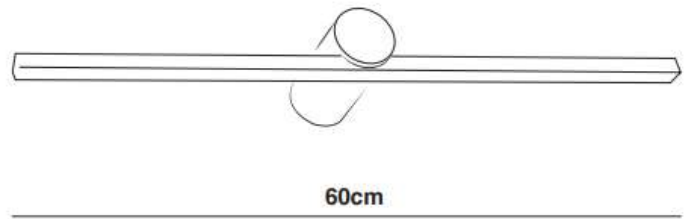

Materials:

- Base : Aluminum
- Horizontal tube : Aluminum

Certificates:

BLACK

WHITE

CHROME

ROSE
GOLD

GOLD