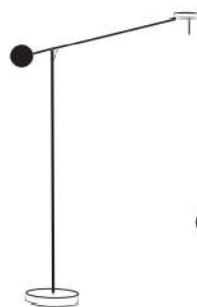

Product family:

FLOOR LAMP