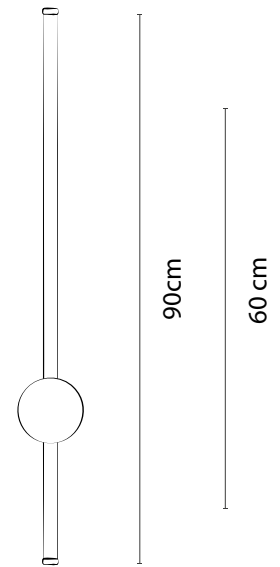

**Electrical Characteristics:**

- 💡 LED SMD 2835
- ⚡ 160-240V 50/60 Hz
- ⚙️ Power: 24W 3000K
- 🔘 Switch of the home switcher
- 📏 Height adjustable  NO

**Materials:**

- Shade: Steel
- Base: Steel

**Certificates:**

### Electrical Characteristics:

- 💡 LED SMD 2835
- ⚡ 160-240V 50/60 Hz
- ⚙️ Power: 9W 3000K
- 🔌 Switch on the room switch
- 📏 Height adjustable  NO