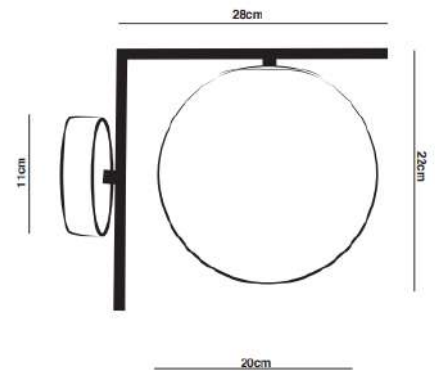

Certificates:

Product family: