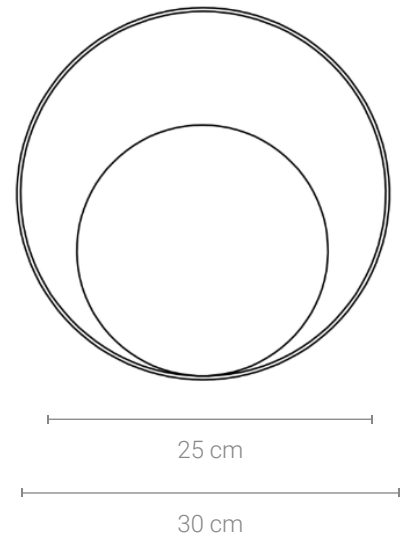

Electrical Characteristics:

- 💡 1xLED Bulb
- ⚡ 160-240V 50/60 Hz
- 🔌 Switch of the room switch
- 📏 Height adjustable ☐ NO

Materials:

Shade: Steel

Base: Steel

Certificates: