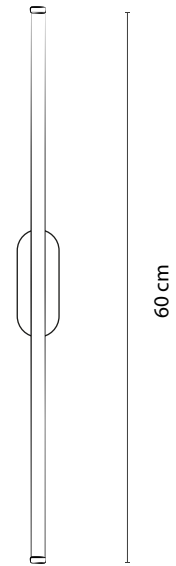

**Materials:**

- Shade: Glass
- Head: Aluminum
- Base: Steel

**Certificates:**

GOLDEN BODY  
GOLD TRANSPARENT SHADE

**Product family:**

FLOOR LAMP

TABLE LAMP

SUSPENDED  
LAMP

WHITE HEAD  
GOLDEN BODY

**Product family:**

FLOOR LAMP

TABLE LAMP

SUSPENDED  
LAMP

### Materials:

Body: Aluminum

22 cm

8 cm

17 cm

### Electrical Characteristics:

- 💡 LED SMD 2835
- ⚡ 160-240V 50/60 Hz
- ⚙️ Power: 9W 3000K
- 🔌 Switch on the room switch
- 📏 Height adjustable  NO