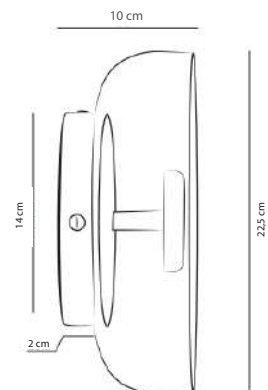

Certificates:

Product family: