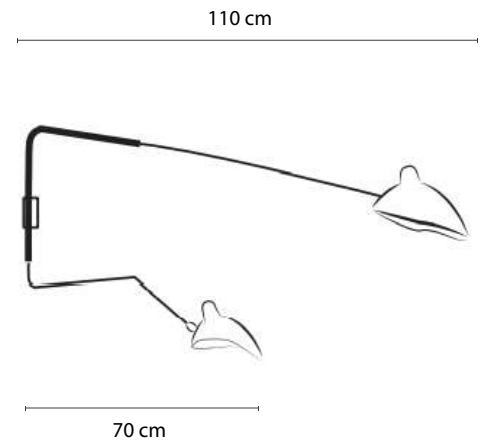

### Materials:

Body: Aluminum

22 cm

8 cm

17 cm

### Electrical Characteristics:

- 💡 LED SMD 2835
- ⚡ 100-240V 50/60 H
- 🔌 Switch of room switcher
- 📏 Height adjustable

### Electrical Characteristics:

- 💡 2xLED BULB E14
- ⚡ 160-240V 50/60 Hz
- 🕸 Switch on the body
- 📏 Height adjustable  NO